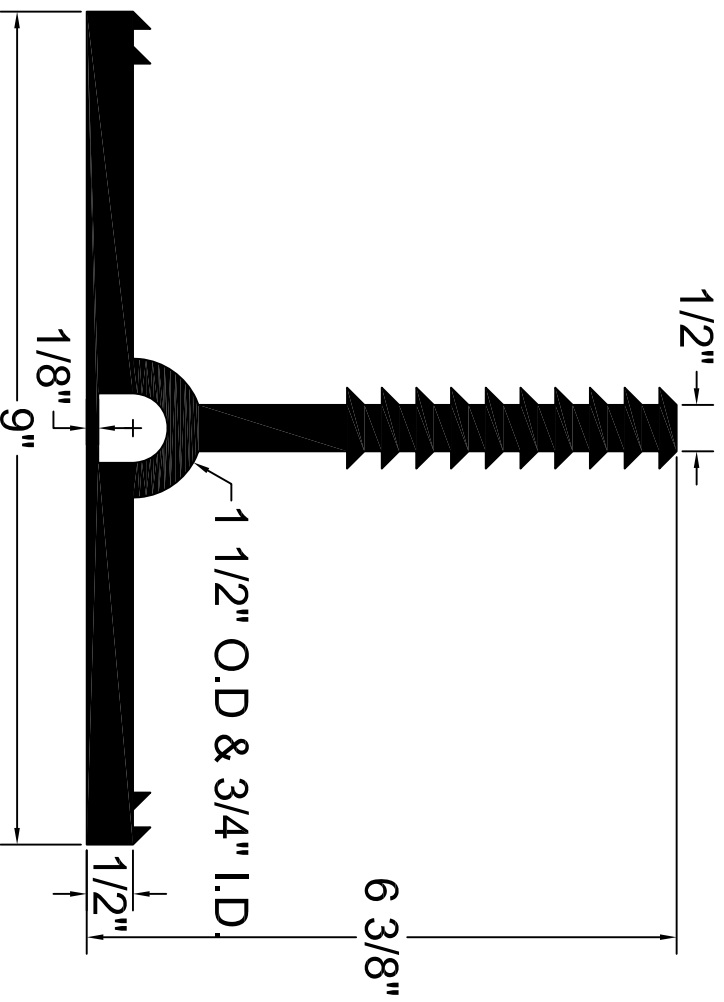

TRF-912

ALL DIMENSIONS ARE IN INCHES

141 Hammond Street ~ Carrollton, Ga 30117 ~ 800-862-4835 ~ www.bowmetals.com ~ info@bowmetals.com

concrete and masonry accessories

# WATERSTOP PROFILE

9" X 1/2" RETRO FIT

PRODUCT CODE: TRF-912	CUSTOMER: N/A	DRAWN & REVIEWED BY: B. COPELAND	FILE NAME: P\plastic\TPER Waterstop\TRF-912.dwg	SHEET 1 OF 1
SCALE: NTS	JOB NUMBER: N/A	DATE LAST REVIEWED: July 25, 2012		