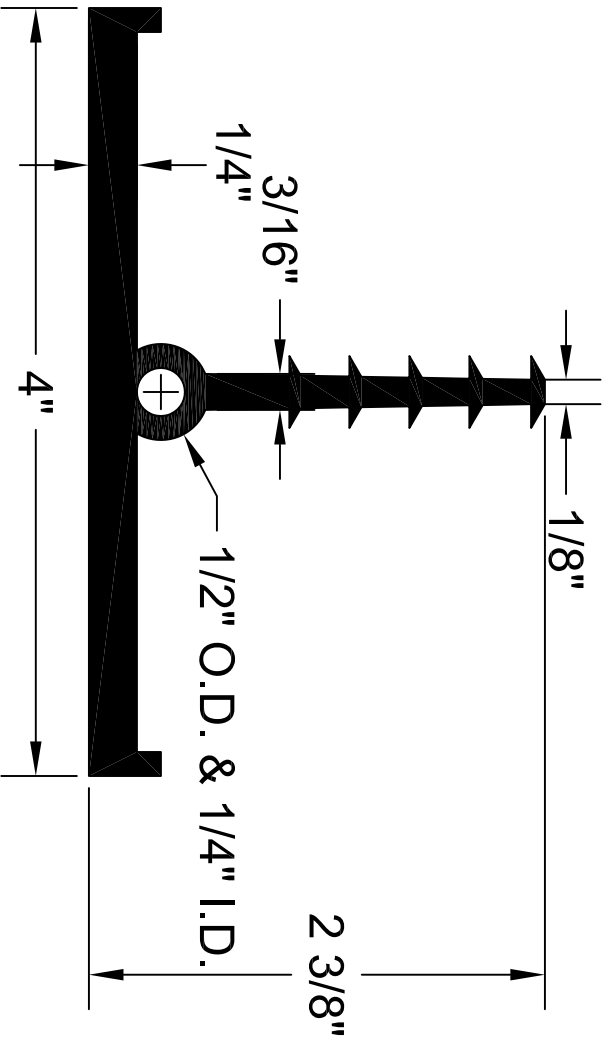

TRF-4316

ALL DIMENSIONS ARE IN INCHES

141 Hammond Street ~ Carrollton, Ga 30117 ~ 800-862-4835 ~ www.bowmetals.com ~ info@bowmetals.com

BowMetals, inc.
concrete and masonry accessories

WATERSTOP PROFILE

4" X 3/16" RETRO FIT

PRODUCT CODE: TRF-4316	CUSTOMER: N/A	DRAWN & REVIEWED BY: B. COPELAND	FILE NAME: PlasticTPER Waterstop TRF-4316.dwg	SHEET 1 OF 1
SCALE: NTS	JOB NUMBER: N/A	DATE LAST REVIEWED: July 25, 2012		