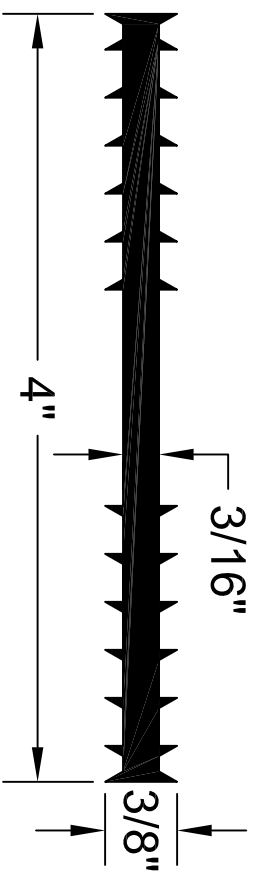

TER-4316

ALL DIMENSIONS ARE IN INCHES

# WATERSTOP PROFILE

4" X 3/16" FLAT RIBBED

141 Hammond Street ~ Carrollton, Ga 30117 ~ 800-862-4835 ~ www.bometals.com ~ info@bometals.com

PRODUCT CODE: TFR-4316	CUSTOMER: N/A	DRAWN & REVIEWED BY: B. COPELAND	FILE NAME: p\plastic\TFR Waterstop	SHEET 1
SCALE: NTS	JOB NUMBER: N/A	DATE LAST REVIEWED: July 25, 2012	TFR-4316.dwg	OF 1