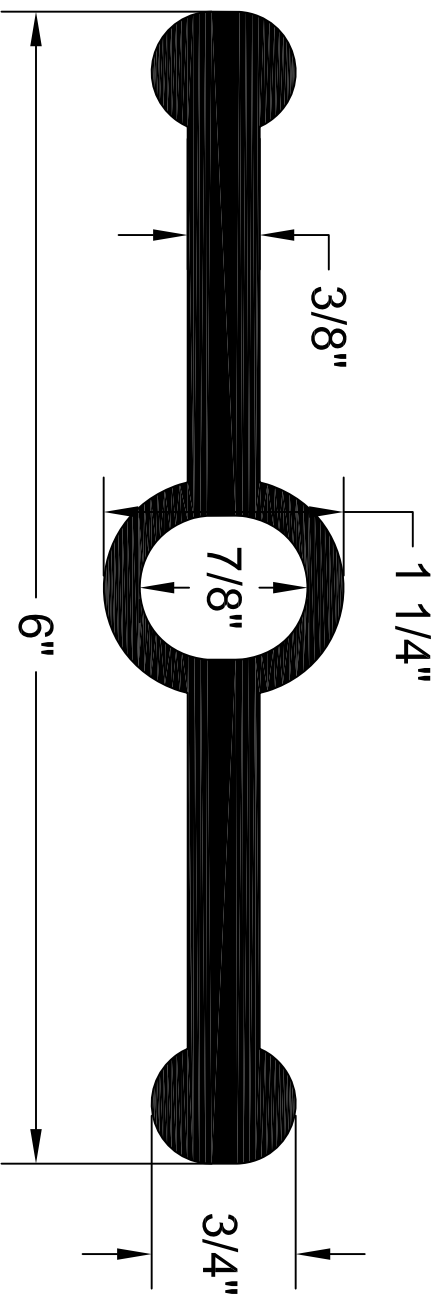

TDBCB-638

ALL DIMENSIONS ARE IN INCHES

# WATERSTOP PROFILE

6" X 3/8" DUMBELL WITH CENTER BULB

concrete and masonry accessories

141 Hammond Street ~ Carrollton, Ga 30117 ~ 800-862-4835 ~ www.bowmetals.com ~ info@bowmetals.com

PRODUCT CODE: TDBCB-638	CUSTOMER: N/A	DRAWN & REVIEWED BY: B. COPELAND	FILE NAME: (Plastic)TPER (Waterstop) TDBCB-638.dwg	SHEET 1 OF 1
SCALE: NTS	JOB NUMBER: N/A	DATE LAST REVIEWED: July 25, 2012		