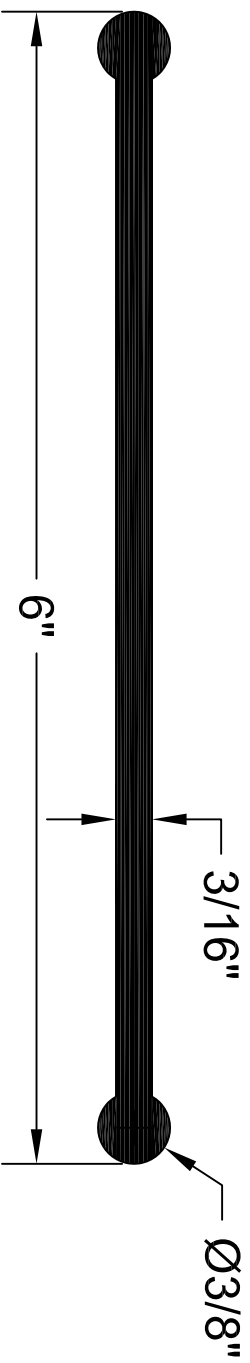

TDB-6316

ALL DIMENSIONS ARE IN INCHES

WATERSTOP PROFILE

6" X 3/16" DUMBBELL

141 Hammond Street ~ Carrollton, Ga 30117 ~ 800-862-4835 ~ www.bowmetals.com ~ info@bowmetals.com

PRODUCT CODE: TDB-6316	CUSTOMER: N/A	DRAWN & REVIEWED BY: B. COPELAND	FILE NAME: (Plastic)TPER Waterstop TDB-6316.dwg	SHEET 1 OF 1
SCALE: NTS	JOB NUMBER: N/A	DATE LAST REVIEWED: July 25, 2012		