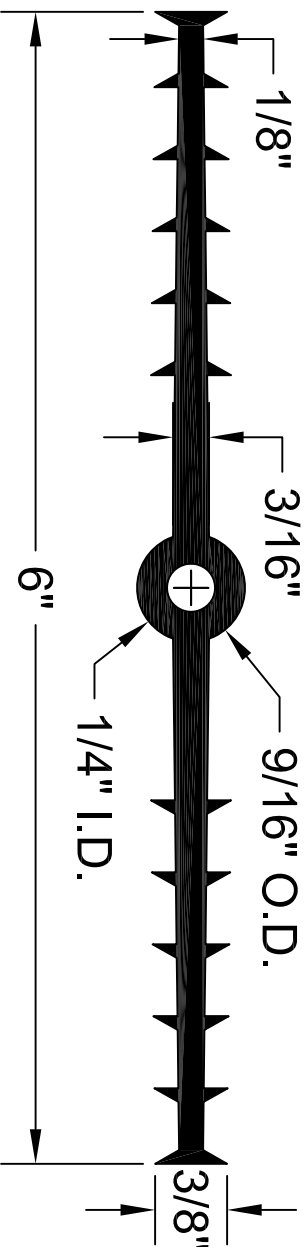

TCB-6316

ALL DIMENSIONS ARE IN INCHES

141 Hammond Street ~ Carrollton, Ga 30117 ~ 800-862-4835 ~ www.bowmetals.com ~ info@bowmetals.com

WATERSTOP PROFILE

6" X 3/16" RIBBED CENTER BULB

concrete and masonry accessories

PRODUCT CODE: TCB-6316	CUSTOMER: N/A	DRAWN & REVIEWED BY: B. COPELAND	FILE NAME: P\Bastot\TPER Waterstop\TCB-6316.dwg	SHEET 1 OF 1
SCALE: NTS	JOB NUMBER: N/A	DATE LAST REVIEWED: July 25, 2012		