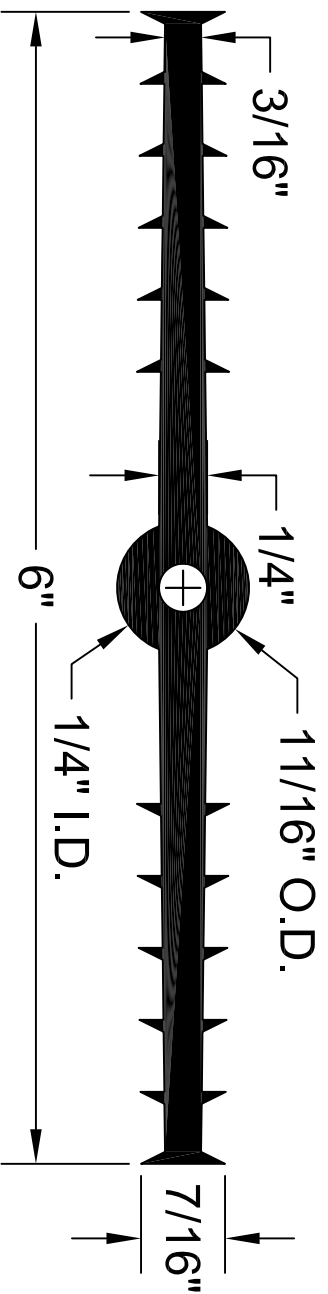

TCB-614

ALL DIMENSIONS ARE IN INCHES

# WATERSTOP PROFILE

6" X 1/4" RIBBED CENTER BULB

141 Hammond Street ~ Carrollton, Ga 30117 ~ 800-862-4835 ~ www.bowmetals.com ~ info@bowmetals.com

concrete and masonry accessories

PRODUCT CODE: TCB-614	CUSTOMER: N/A	DRAWN & REVIEWED BY: B. COPELAND	FILE NAME: Plastic/TPER (Waterstop) TCB-614.dwg	SHEET 1 OF 1
SCALE: NTS	JOB NUMBER: N/A	DATE LAST REVIEWED: July 25, 2012		