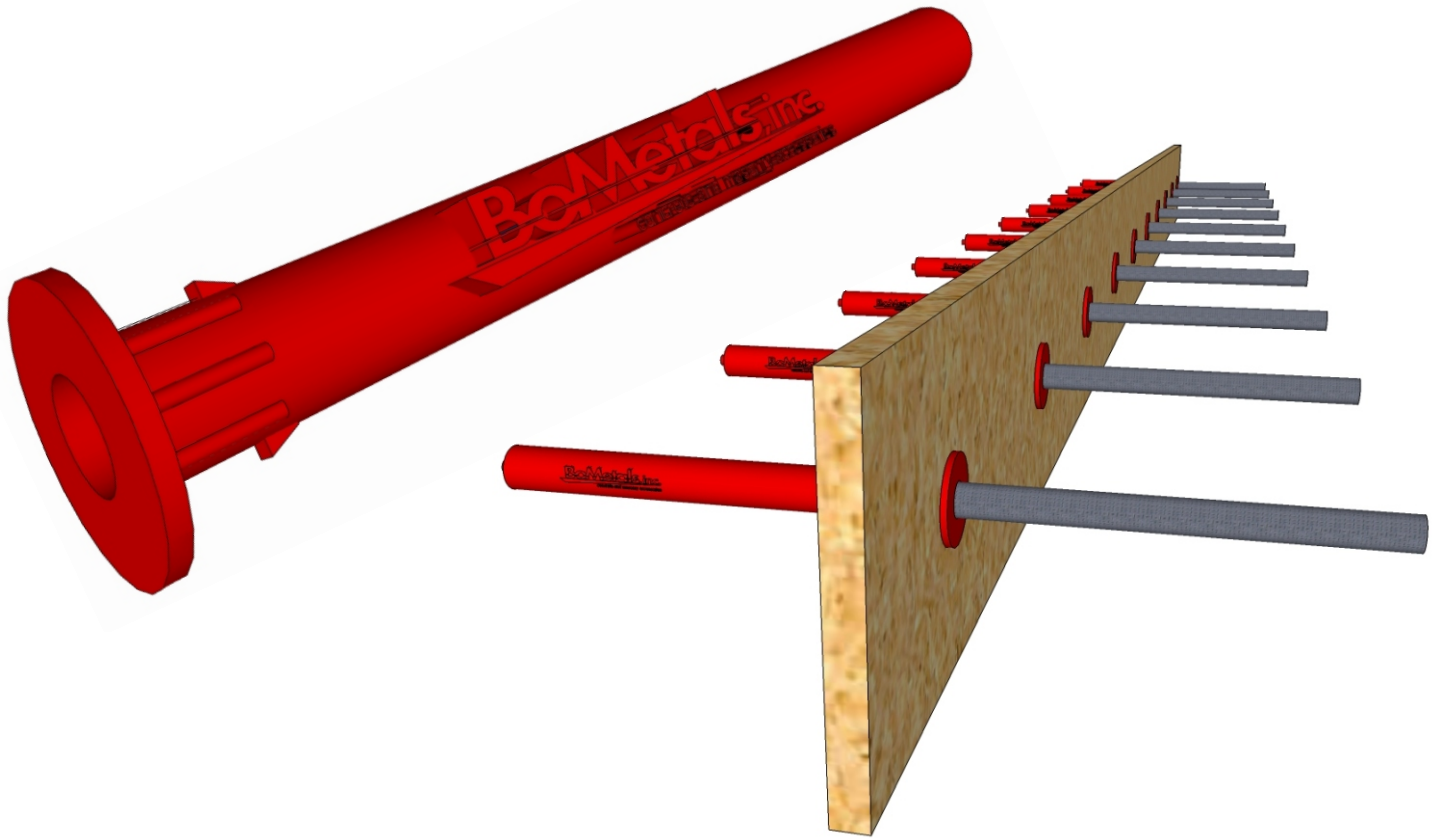

# QuicLoad™

## QuicLoad™ Advantages

- Quick Installation
- Saves Time & Money
- Single Component System
- Continuous Pour
- Automatic Locking System
- Proper Dowel Alignment

### Dowel Size

1/2"X10"

1/2"X18"

3/4"X10"

3/4"X18"

3/4"X24"

1"X18"

1 1/4"X18"