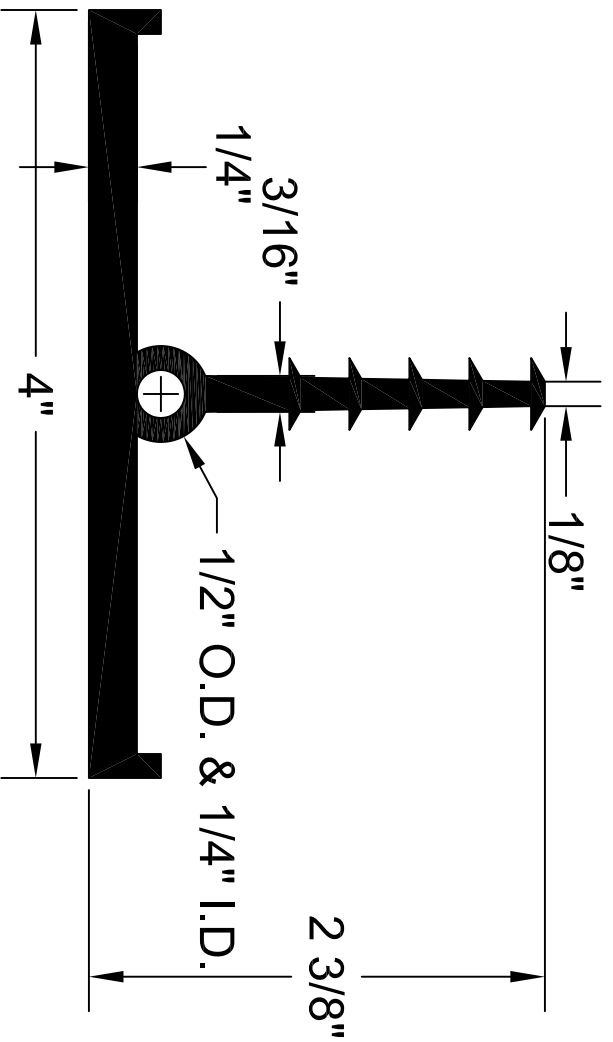

RF-4316

ALL DIMENSIONS ARE IN INCHES

141 Hammond Street ~ Carrollton, Ga 30117 ~ 800-862-4835 ~ www.bowmetals.com ~ info@bowmetals.com

**BowMetals, inc.**  
concrete and masonry accessories

**WATERSTOP PROFILE**

4" X 3/16" RETRO FIT

PRODUCT CODE: RF-4316	CUSTOMER: N/A	DRAWN & REVIEWED BY: B. COPELAND	FILE NAME: Plastic/PVC Waterstop\RF-4316.dwg	SHEET 1 OF 1
SCALE: NTS	JOB NUMBER: N/A	DATE LAST REVIEWED: July 25, 2012		