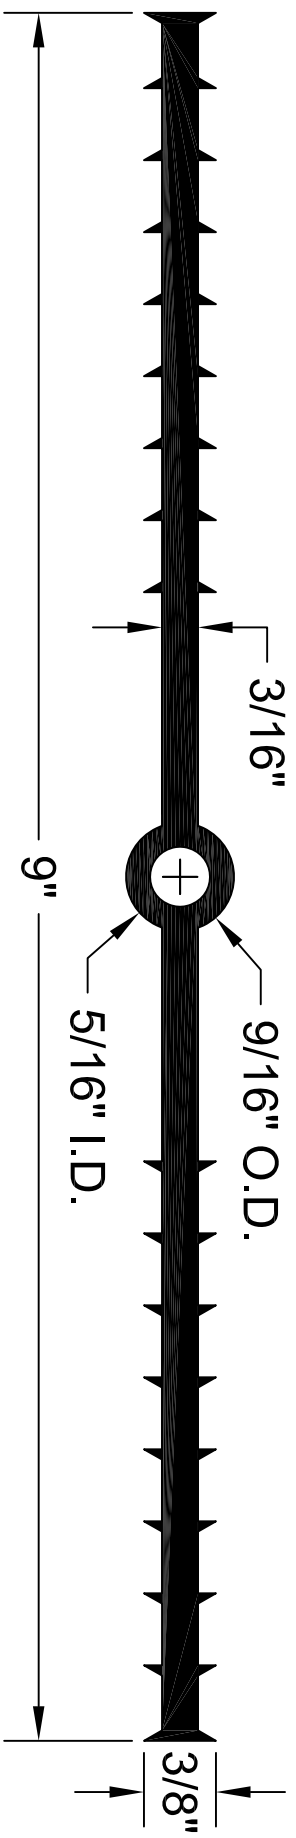

RCB-9316

ALL DIMENSIONS ARE IN INCHES

 concrete and masonry accessories

141 Hammond Street ~ Carrollton, Ga 30117 ~ 800-862-4835 ~ www.bometals.com ~ info@bometals.com

WATERSTOP PROFILE

9" X 3/16" RIBBED CENTER BULB

PRODUCT CODE: RCB-9316	CUSTOMER: N/A	DRAWN & REVIEWED BY: B. COPELAND	FILE NAME: p\plastic/PVC Waterstop\RCB-9316.dwg	SHEET 1 OF 1
SCALE: NTS	JOB NUMBER: N/A	DATE LAST REVIEWED: July 25, 2012		