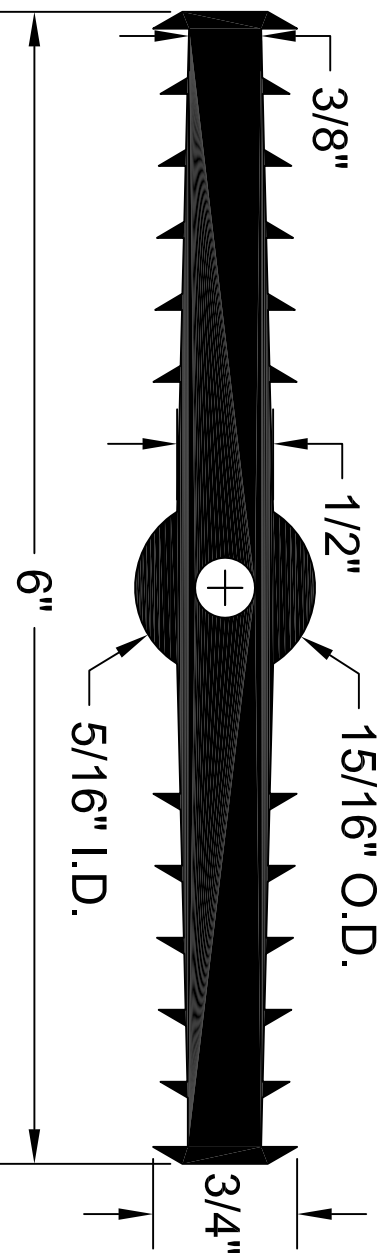

RCB-612

ALL DIMENSIONS ARE IN INCHES

WATERSTOP PROFILE

6" X 1/2" RIBBED CENTER BULB

141 Hammond Street ~ Carrollton, Ga 30117 ~ 800-862-4835 ~ www.bowmetals.com ~ info@bowmetals.com

concrete and masonry accessories

PRODUCT CODE: RCB-612	CUSTOMER: N/A	DRAWN & REVIEWED BY: B. COPELAND	FILE NAME: Plastic/PVC Waterstop\RCB-612.dwg	SHEET 1 OF 1
SCALE: NTS	JOB NUMBER: N/A	DATE LAST REVIEWED: July 25, 2012		