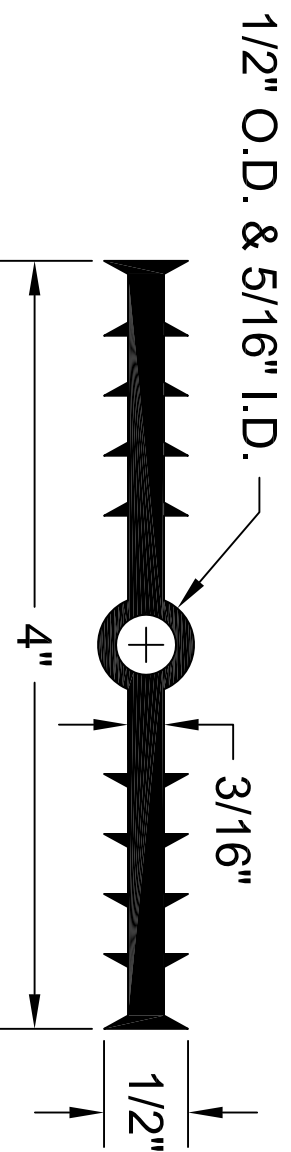

RCB-4316CA

ALL DIMENSIONS ARE IN INCHES

**BoMetals, inc.**  
concrete and masonry accessories

141 Hammond Street ~ Carrollton, Ga 30117 ~ 800-862-4835 ~ www.boatmetals.com ~ info@boatmetals.com

**WATERSTOP PROFILE**

4" X 3/16" RIBBED CENTER BULB CANADA

PRODUCT CODE: RCB-4316CA	CUSTOMER: N/A	DRAWN & REVIEWED BY: B. COPELAND	FILE NAME: p(Ribstop/PVC Waterstop) RCB-4316CA.dwg	SHEET 1 OF 1
SCALE: NTS	JOB NUMBER: N/A	DATE LAST REVIEWED: July 25, 2012		