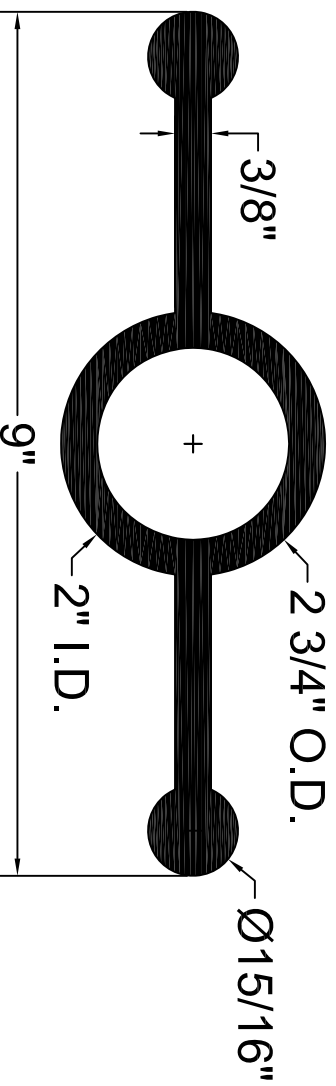

DBCB-938L

ALL DIMENSIONS ARE IN INCHES

141 Hammond Street ~ Carrollton, Ga 30117 ~ 800-862-4835 ~ www.bowmetals.com ~ info@bowmetals.com

BowMetals, inc.
concrete and masonry accessories

WATERSTOP PROFILE

9" X 3/8" DUMBELL WITH LARGE CENTER BULB

PRODUCT CODE: DBCB-938L	CUSTOMER: N/A	DRAWN & REVIEWED BY: B. COPELAND	FILE NAME: \plastic\PVC Waterstop\ DBCB-938L.dwg	SHEET 1 OF 1
SCALE: NTS	JOB NUMBER: N/A	DATE LAST REVIEWED: July 25, 2012		