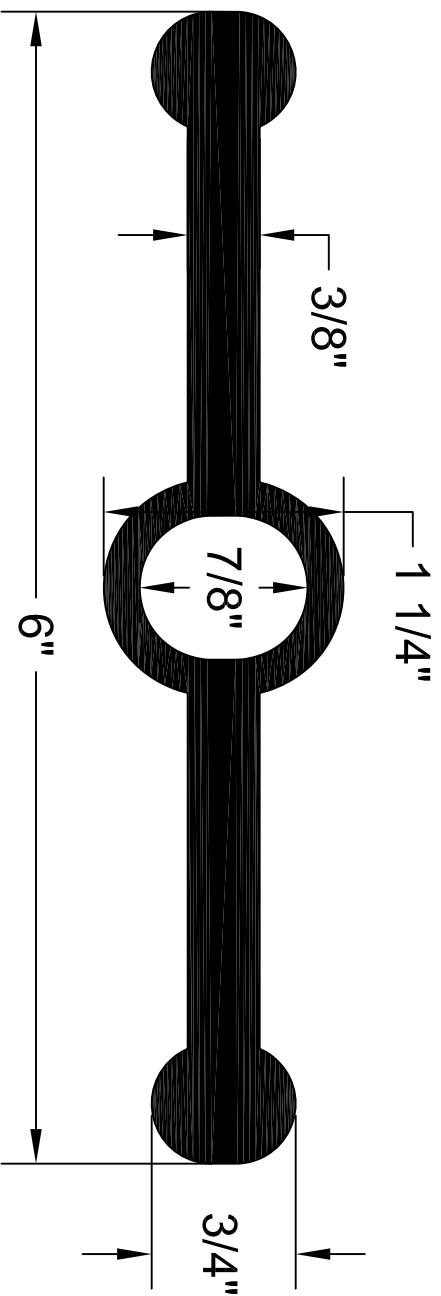

DBCB-638

ALL DIMENSIONS ARE IN INCHES

WATERSTOP PROFILE

6" X 3/8" DUMBELL WITH CENTER BULB

141 Hammond Street ~ Carrollton, Ga 30117 ~ 800-862-4835 ~ www.dometals.com ~ info@dometals.com

concrete and masonry accessories

PRODUCT CODE: DBCB-638	CUSTOMER: N/A	DRAWN & REVIEWED BY: B. COPELAND	FILE NAME: Plastic/PVC Waterstop\	SHEET 1
SCALE: NTS	JOB NUMBER: N/A	DATE LAST REVIEWED: July 25, 2012	DBCB-638.dwg	OF 1