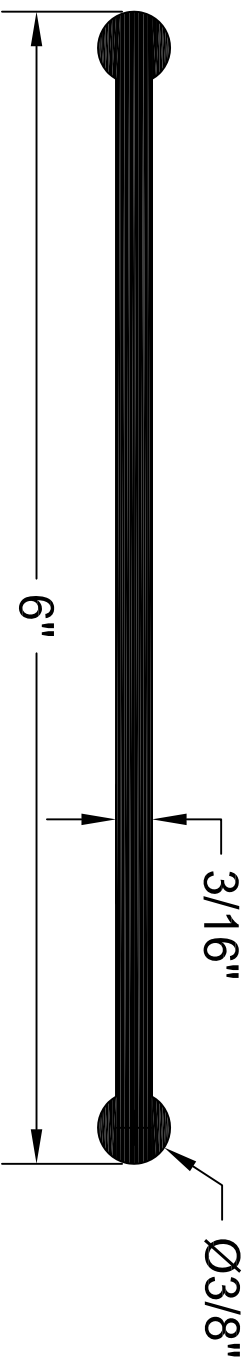

DB-6316

ALL DIMENSIONS ARE IN INCHES

WATERSTOP PROFILE

6" X 3/16" DUMBBELL

141 Hammond Street ~ Carrollton, Ga 30117 ~ 800-862-4835 ~ www.dumbbells.com ~ info@dumbbells.com

PRODUCT CODE: DB-6316	CUSTOMER: N/A	DRAWN & REVIEWED BY: B. COPELAND	FILE NAME: Plastic/PVC Waterstop\ DB-6316.dwg	SHEET 1 OF 1
SCALE: NTS	JOB NUMBER: N/A	DATE LAST REVIEWED: July 25, 2012		