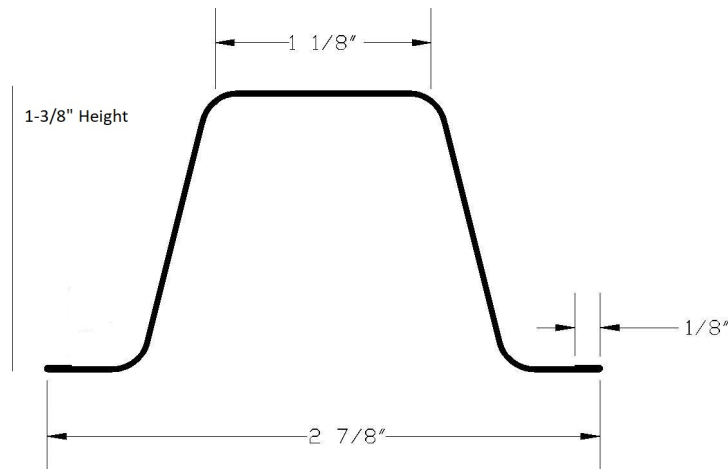

Metal Nail-On Keyway

*Plastic
Nail-On
is
Also
Available*

- ◆ Made of high quality, hot dipped mill galvanized steel
- ◆ A 1:4 slope that meets both ACI & PCI recommendations
- ◆ Folded over to eliminate sharp edges
- ◆ All knockouts are on 6" center and are $\frac{9}{16}''$ or $\frac{7}{8}''$
- ◆ BoMetals quality that you've come to recognize
- ◆ 5,000' / skid, 25 bundles of 200 feet, 790#