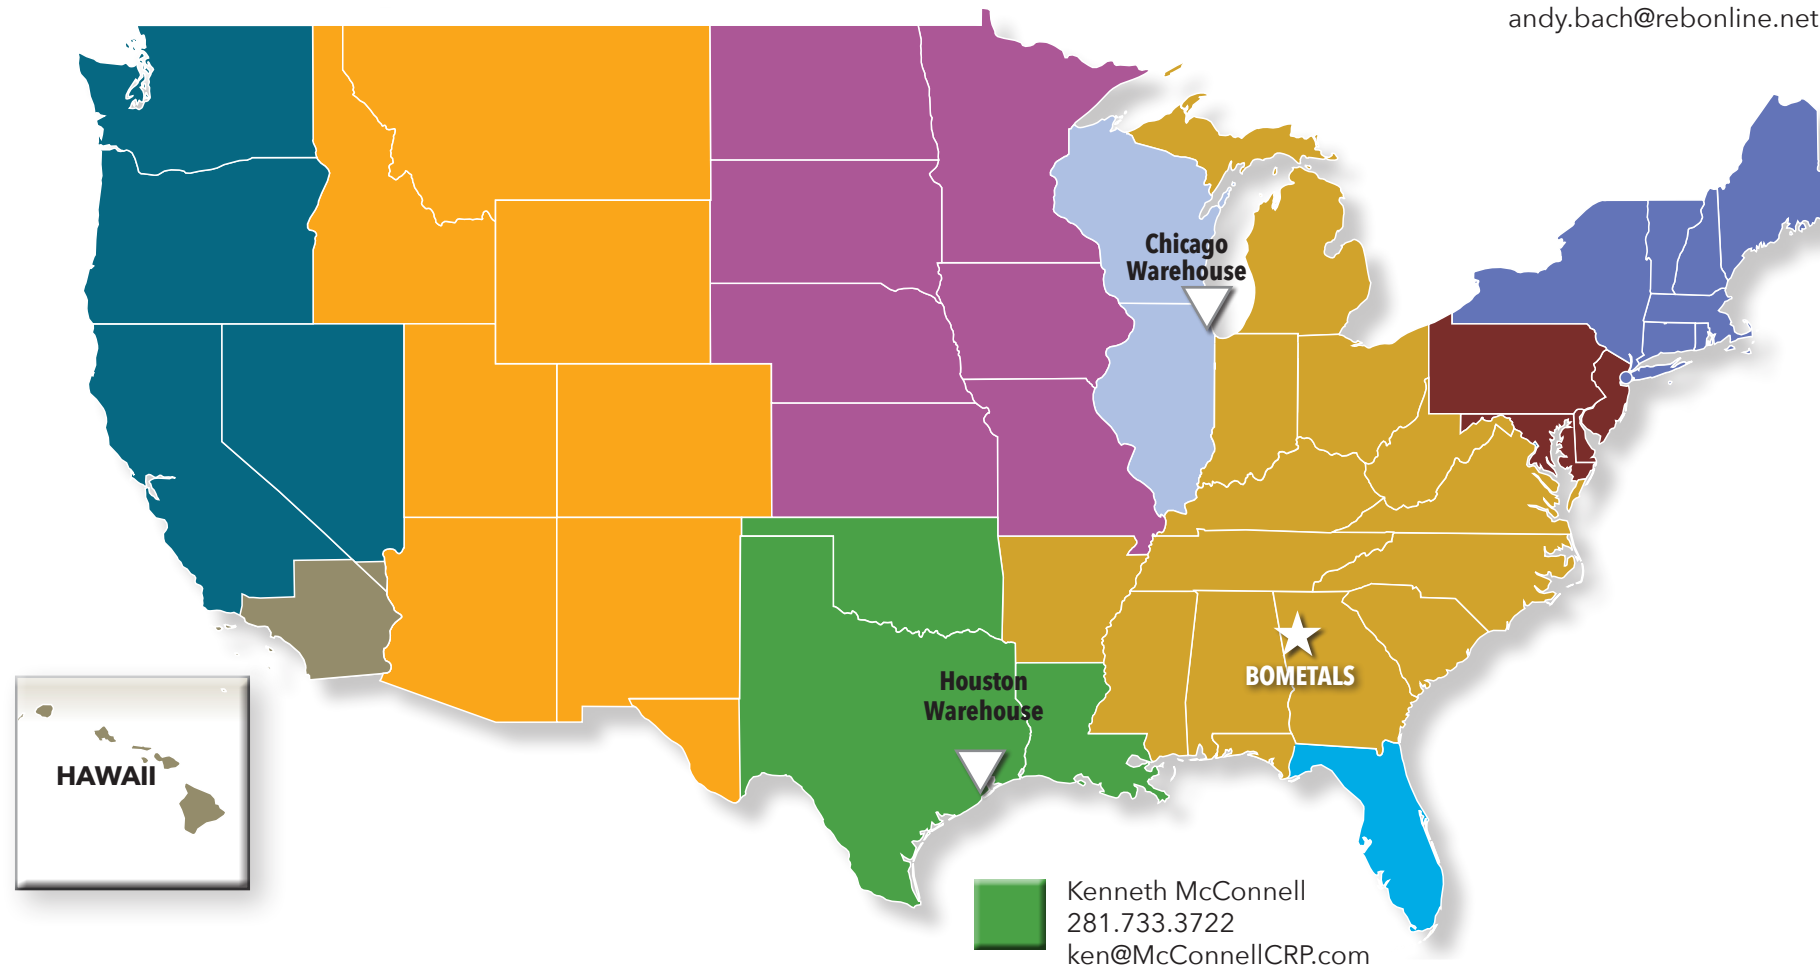

Mike Nowak 402.203.5500
mike@csimarketing.tools
Bill McAnany 612.810.9616
bill@csimarketing.tools
Chris Berry 816.365.2681
chrisb@csimarketing.tools

CANADA
Rob Hedges 519.654.0422
robhedges.rch@gmail.com

Roy Bach 708.951.0801
roy@rebonline.net

Andy Bach 708.951.1432
andy.bach@rebonline.net

Michael R. Harper 585.738.8168
Michael.Harper@mlharperco.com
(ME, NH, VT, MA, CT, RI, and NY
including NYC & Long Island)

Construction Sales Group
215.231.5300
(PA, NJ, DE, MD, Washington D.C.)

Mark Kennedy 610.513.7675
mark@constructionsalesgroup.com

Jim Harduk 215.582.6677
jim@constructionsalesgroup.com

DDA & Associates
678.904.0038

(GA & VA)
Darnell Jones 404.384.9506
darnell.jones@ddaassociates.com

(NC, SC, Roanoke, VA)
Billy Hall 704.614.5342
billy.hall@ddaassociates.com

(MI, IN OH, TN, KY, AR, N. MS, N. AL)
Mike Whiteford 770.313.3407
mike.whiteford@ddaassociates.com

(S. AL, GA, FL(Pan), S. MS)
Craig Abernathy 404.374.9299
craig.abernathy@ddaassociates.com

Andy Crowder 404.695.8694
andycrowder1@gmail.com

Christy Associates
John Christy

George Pateas 407.467.4910
gpateas@christyreps.com

Josh Babb 561.248.2155
jbabb@christyreps.com

Richard Saxton 863.559.6691
rsaxton@christyreps.com

Chris Reall 407.896.1800
creall@christyreps.com