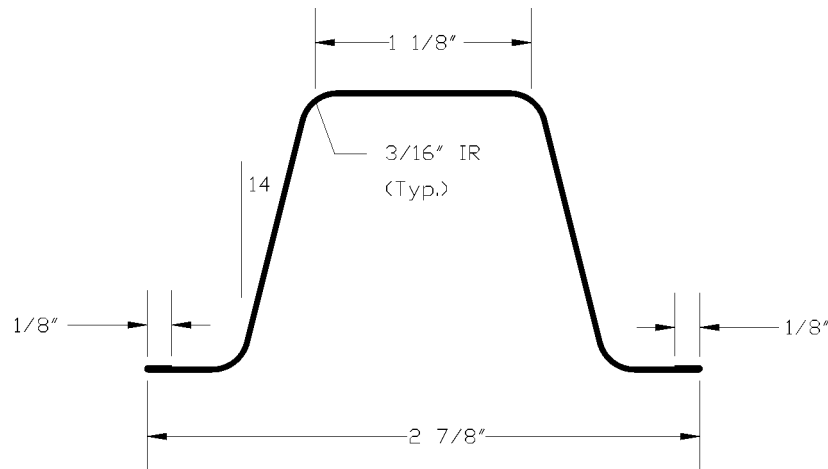

## Metal Nail-On Keyway

*Plastic  
Nail-On  
is  
Also  
Available*

- ◆ Made of high quality, hot dipped mill galvanized steel
- ◆ A 1:4 slope that meets both ACI & PCI recommendations
- ◆ Folded over to eliminate sharp edges
- ◆ All knockouts are on 6" center and are  $\frac{9}{16}''$  or  $\frac{7}{8}''$
- ◆ BoMetals quality that you've come to recognize
- ◆ 5,000' / skid, 25 bundles of 200 feet, 790#