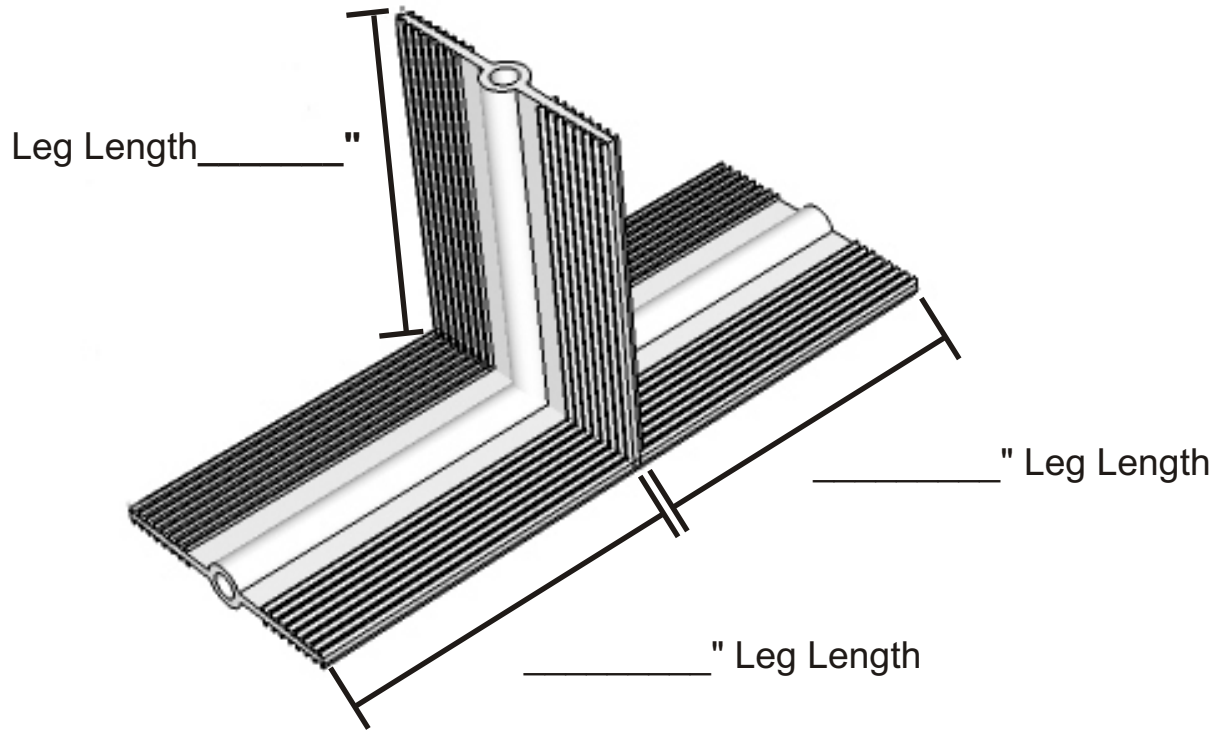

Vertical Tee "T" Shop Drawing

CUSTOM / MADE TO ORDER / NON-REFUNDABLE

BEFORE PRODUCTION STARTS, we need this returned with ALL info included!

Waterstop Profile _____

Quantity Required _____

Hog Rings? _____ OR Eyelets? _____

Standard leg length is 12" but these will be made per info below.

Distributor _____

Job Name/GC _____

Approved By _____

Date _____

BoMetals Use ONLY

Rolls: _____ Flats: _____ Made By: _____ Date: _____