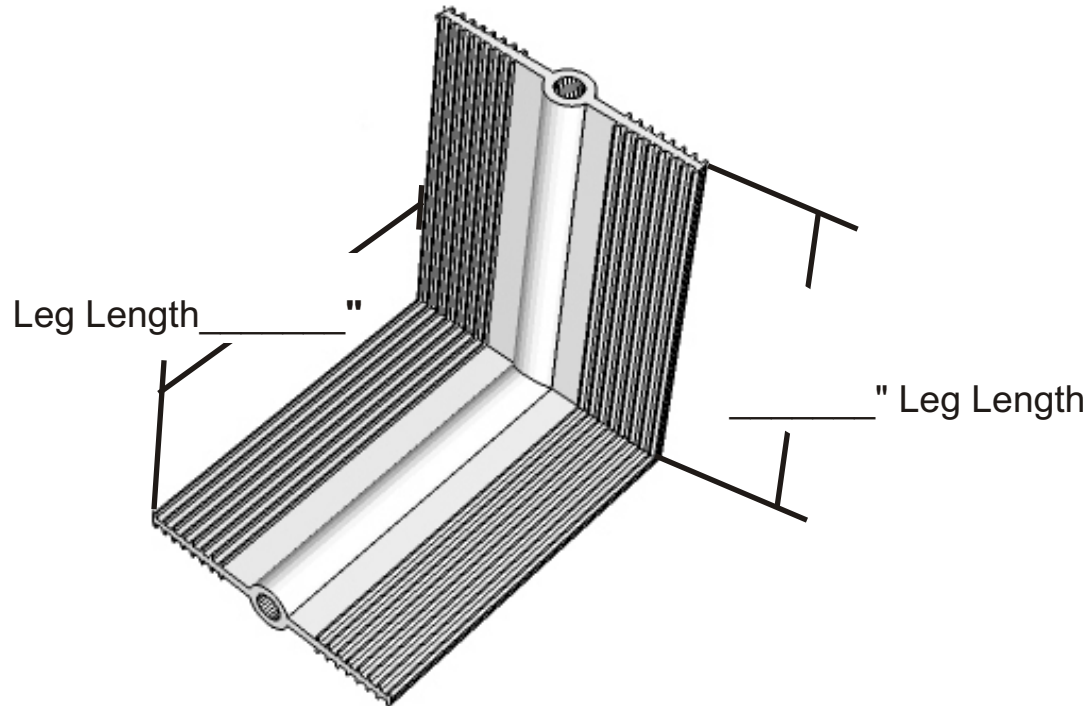

Vertical Ell "L" Shop Drawing

CUSTOM / MADE TO ORDER / NON-REFUNDABLE

BEFORE PRODUCTION STARTS, we need this returned with ALL info included!

Waterstop Profile _____

Quantity Required _____

Hog Rings? _____ OR Eyelets? _____

Standard leg length is 12" but these will be made per info below.

Distributor _____

Job Name/GC _____

Approved By _____

Date _____

BoMetals Use ONLY

Rolls: _____ Flats: _____ Made By: _____ Date: _____