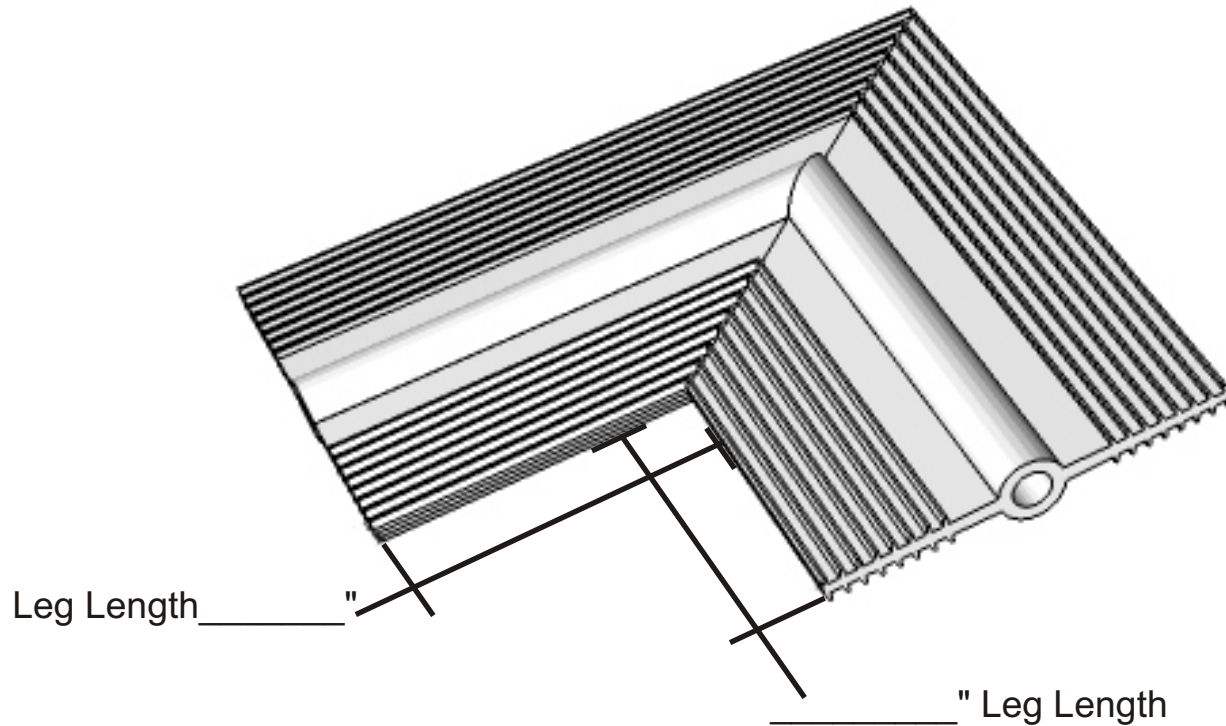

Flat Ell "L" Shop Drawing

CUSTOM / MADE TO ORDER / NON-REFUNDABLE

BEFORE PRODUCTION STARTS, we need this returned with ALL info included!

Waterstop Profile _____

Quantity Required _____

Hog Rings? _____ OR Eyelets? _____

Standard leg length is 12" but these will be made per info below.

Distributor _____

Job Name/GC _____

Approved By _____

Date _____

BoMetals Use ONLY

Rolls: _____ Flats: _____ Made By: _____ Date: _____