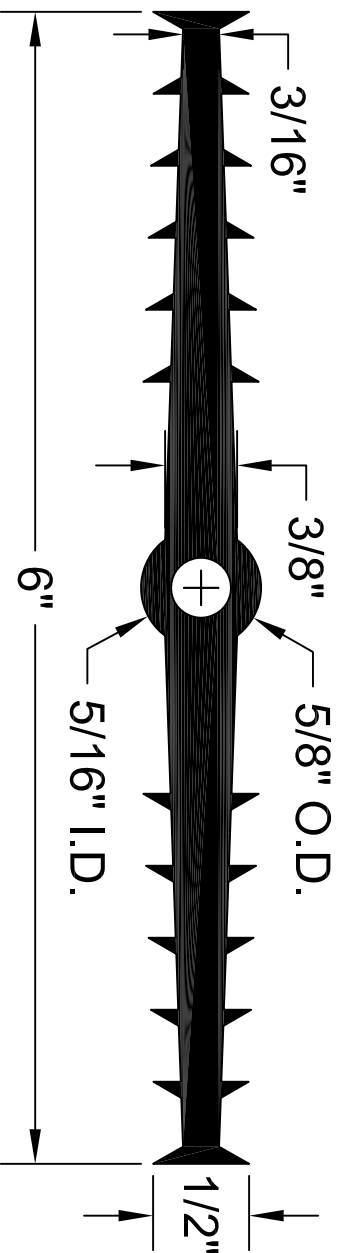

RCB-638

ALL DIMENSIONS ARE IN INCHES

WATERSTOP PROFILE

6" X 3/8" RIBBED CENTER BULB

141 Hammond Street ~ Carrollton, Ga 30117 ~ 800-862-4835 ~ www.bowmetals.com ~ info@bowmetals.com

PRODUCT CODE: RCB-638	CUSTOMER: N/A	DRAWN & REVIEWED BY: B. COPELAND	FILE NAME: P\plastic\PVC Waterstop\ RCB-638.dwg	SHEET 1 OF 1
SCALE: NTS	JOB NUMBER: N/A	DATE LAST REVIEWED: July 25, 2012		