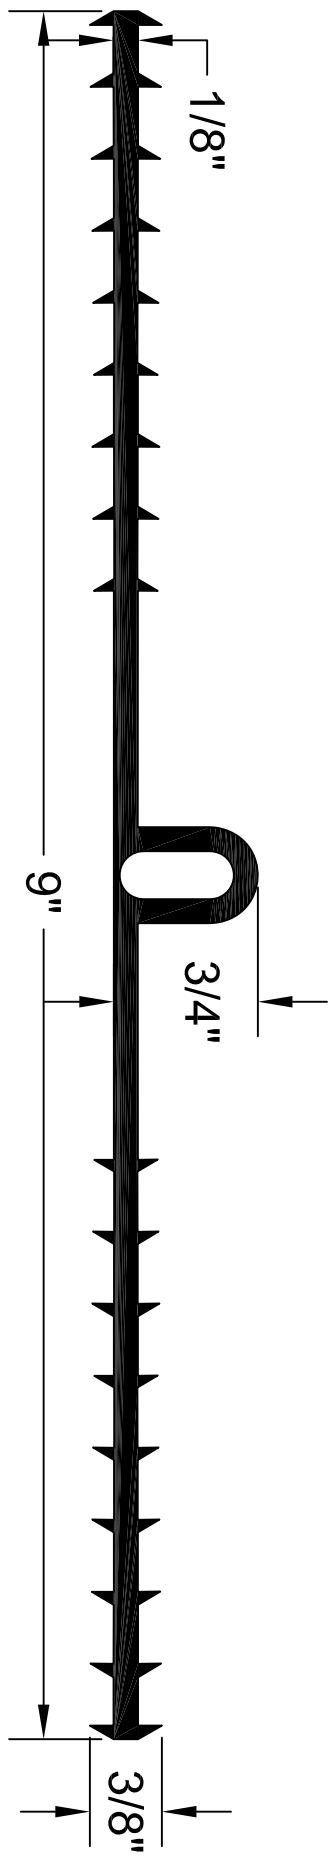

TTM-918

ALL DIMENSIONS ARE IN INCHES

 concrete and masonry accessories
 141 Hammond Street ~ Carrollton, Ga 30117 ~ 800-862-4835 ~ www.bo metals.com ~ info@bo metals.com

WATERSTOP PROFILE

9" X 1/8" TEAR WEB

PRODUCT CODE: TTW-918	CUSTOMER: N/A	DRAWN & REVIEWED BY: B. COPELAND	FILE NAME: PlasticTPER Waterstop	SHEET 1 OF 1
SCALE: NTS	JOB NUMBER: N/A	DATE LAST REVIEWED: July 25, 2012	TTW-918.dwg	