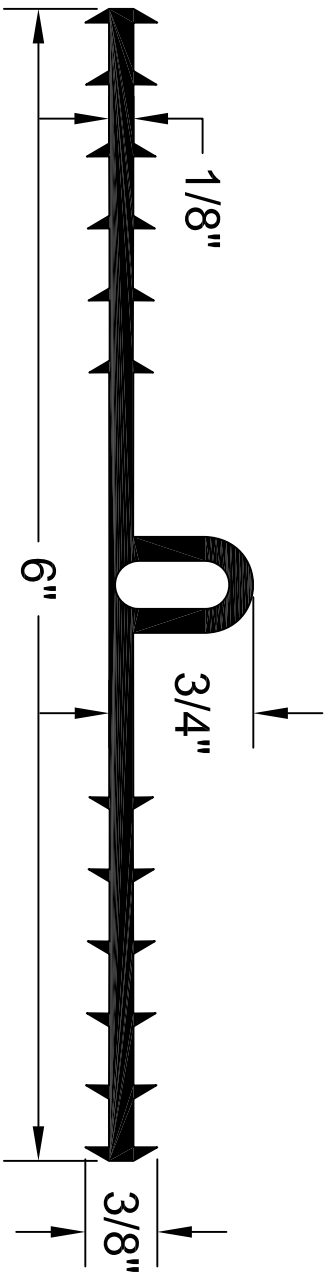

TTW-618

ALL DIMENSIONS ARE IN INCHES

# WATERSTOP PROFILE

141 Hammond Street ~ Carrollton, Ga 30117 ~ 800-862-4835 ~ www.bowmetals.com ~ info@bowmetals.com

6" 1/8" TEAR WEB

PRODUCT CODE: TTW-618	CUSTOMER: N/A	DRAWN & REVIEWED BY: B. COPELAND	FILE NAME: p18st01TPER Waterstop	SHEET 1
SCALE: NTS	JOB NUMBER: N/A	DATE LAST REVIEWED: July 25, 2012	TTW-618.dwg	OF 1