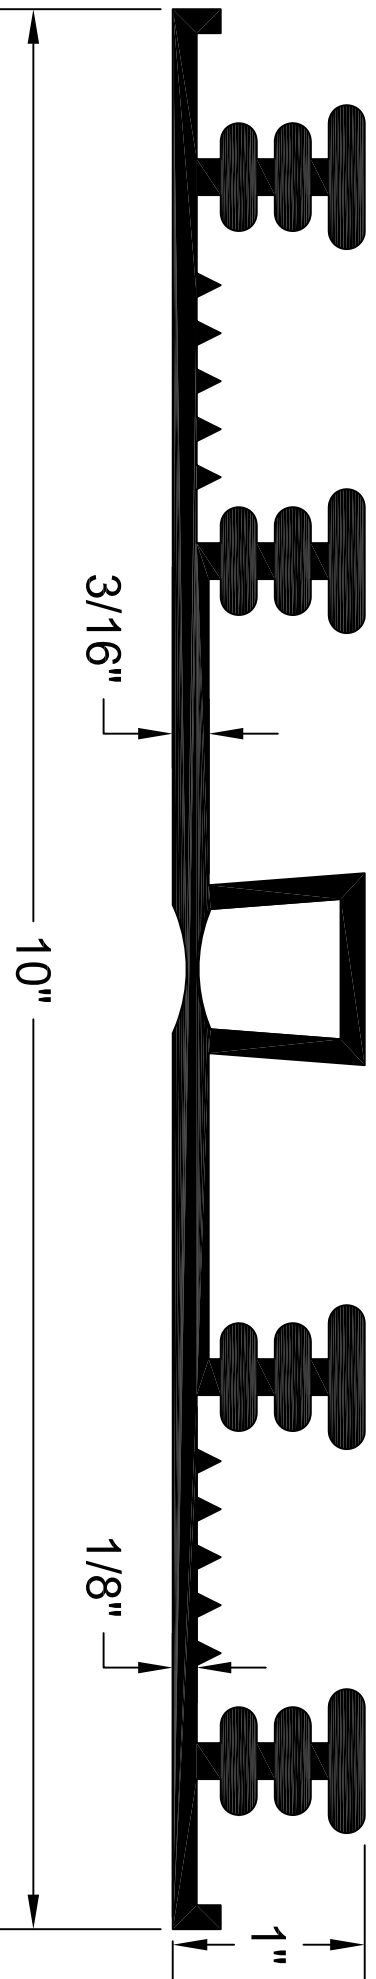

TTW-10316

ALL DIMENSIONS ARE IN INCHES

141 Hammond Street ~ Carrollton, Ga 30117 ~ 800-862-4835 ~ www.bowmetals.com ~ info@bowmetals.com

WATERSTOP PROFILE

10" X 3/16" TEAR WEB

 <p>concrete and masonry accessories</p>		<p>MASSDOT</p>
<p>PRODUCT CODE: TTW-10316</p>	<p>CUSTOMER: N/A</p>	<p>FILE NAME: P(Plastic)T(TEAR Waterstop)</p>
<p>SCALE: NTS</p>	<p>JOB NUMBER: N/A</p>	<p>DATE LAST REVIEWED: TTW-10316.dwg</p>
<p>DRAWN & REVIEWED BY: B. COPELAND</p>		<p>SHEET 1 OF 1</p>
<p>DATE LAST REVIEWED: July 25, 2012</p>		