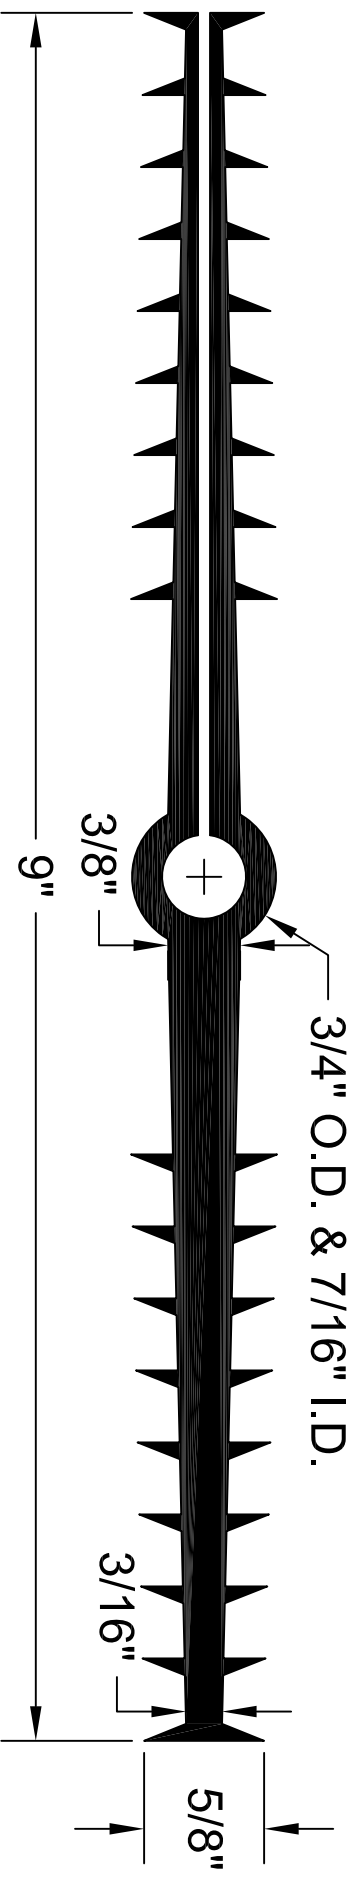

TSR-938

ALL DIMENSIONS ARE IN INCHES

BowMetals, inc.
 concrete and masonry accessories
 141 Hammond Street ~ Carrollton, Ga 30117 ~ 800-862-4835 ~ www.bowmetals.com ~ info@bowmetals.com

WATERSTOP PROFILE

9" X 3/8" SPLIT RIBBED

PRODUCT CODE: TSR-938	CUSTOMER: N/A	DRAWN & REVIEWED BY: B. COPELAND	FILE NAME: p18ast01TPER (Waterstop)	SHEET 1 OF 1
SCALE: NTS	JOB NUMBER: N/A	DATE LAST REVIEWED: July 25, 2012	TSR-938.dwg	