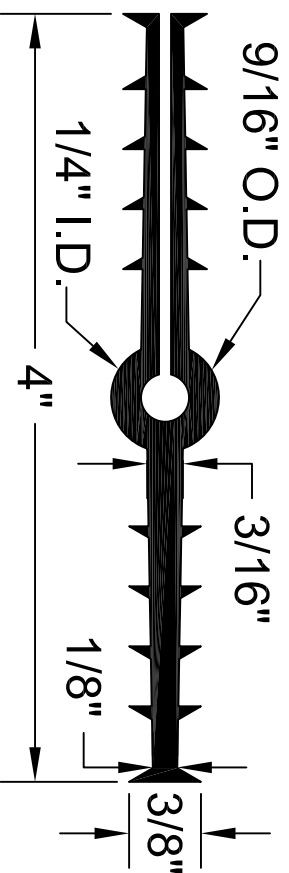

TSR-4316

ALL DIMENSIONS ARE IN INCHES

# WATERSTOP PROFILE

4" X 3/16" SPLIT RIBBED

141 Hammond Street ~ Carrollton, Ga 30117 ~ 800-862-4835 ~ www.bowmetals.com ~ info@bowmetals.com

PRODUCT CODE: TSR-4316	CUSTOMER: N/A	DRAWN & REVIEWED BY: B. COPELAND	FILE NAME: P\astro\TPER Waterstop\TSR-4316.dwg	SHEET 1 OF 1
SCALE: NTS	JOB NUMBER: N/A	DATE LAST REVIEWED: July 25, 2012		