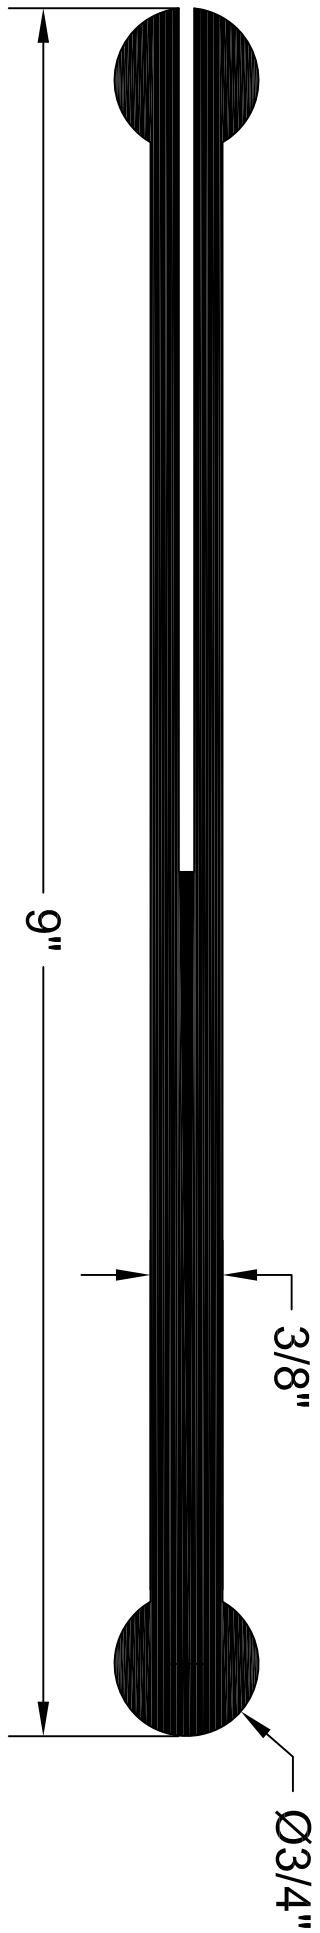

TSD-938

ALL DIMENSIONS ARE IN INCHES

  
 concrete and masonry accessories

141 Hammond Street ~ Carrollton, Ga 30117 ~ 800-862-4835 ~ www.bowmetals.com ~ info@bowmetals.com

**WATERSTOP PROFILE**

9" X 3/8" SPLIT DUMBELL

PRODUCT CODE: TSD-938	CUSTOMER: N/A	DRAWN & REVIEWED BY: B. COPELAND	FILE NAME: (Plastic)TPER (Waterstop)	SHEET 1
SCALE: NTS	JOB NUMBER: N/A	DATE LAST REVIEWED: July 25, 2012	TSD-938.dwg	OF 1