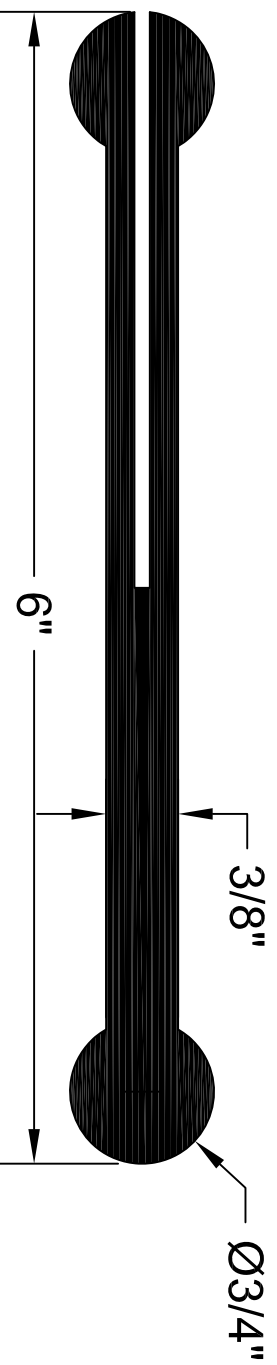

TSD-638

ALL DIMENSIONS ARE IN INCHES

141 Hammond Street ~ Carrollton, Ga 30117 ~ 800-862-4835 ~ www.bowmetals.com ~ info@bowmetals.com

**BowMetals, inc.**  
concrete and masonry accessories

**WATERSTOP PROFILE**

6" X 3/8" SPLIT DUMBELL

PRODUCT CODE: TSD-638	CUSTOMER: N/A	DRAWN & REVIEWED BY: B. COPELAND	FILE NAME: (Plastic)TPER (Waterstop)	SHEET 1
SCALE: NTS	JOB NUMBER: N/A	DATE LAST REVIEWED: July 25, 2012	TSD-638.dwg	OF 1