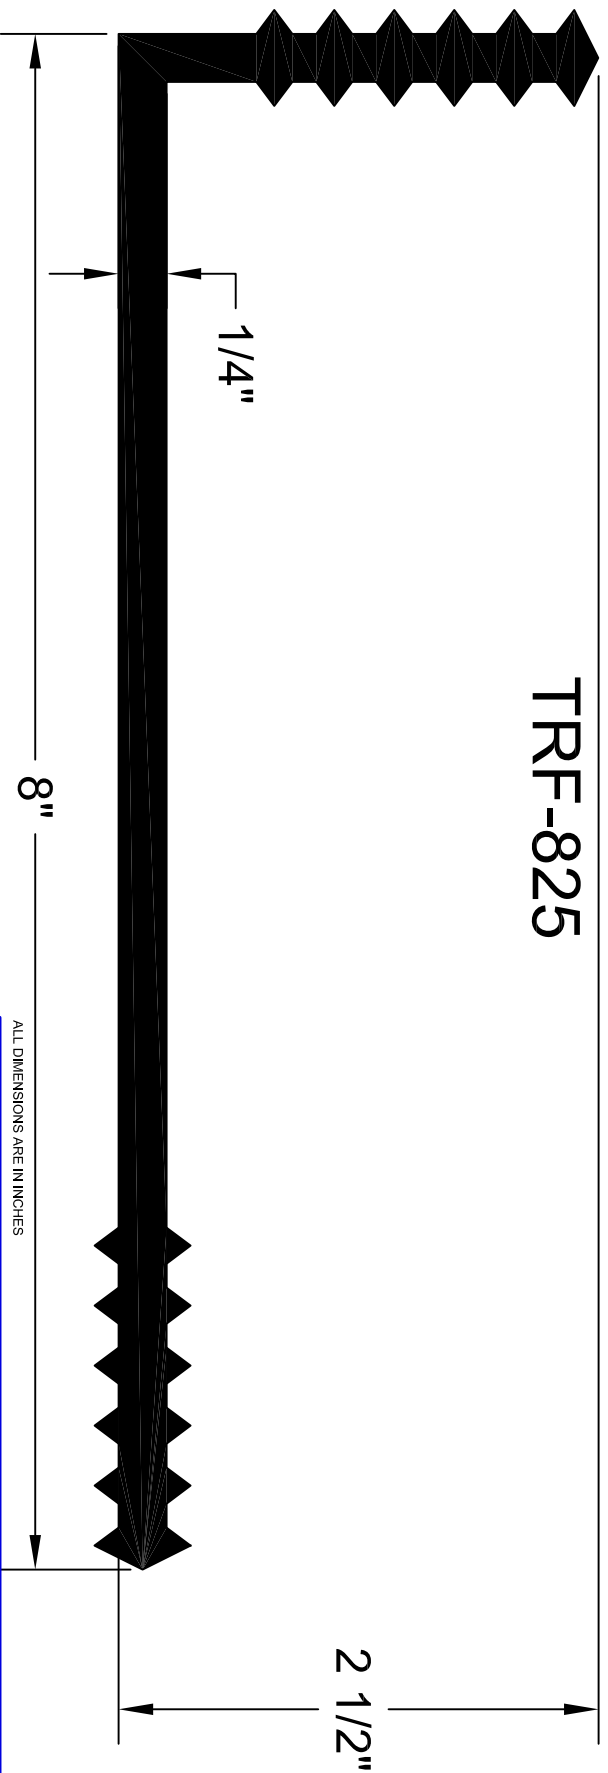

TRF-825

ALL DIMENSIONS ARE IN INCHES

WATERSTOP PROFILE

8" X 1/4" RETRO FIT

141 Hammond Street ~ Carrollton, Ga 30117 ~ 800-862-4835 ~ www.bowmetals.com ~ info@bowmetals.com

PRODUCT CODE: TRF-825	CUSTOMER: N/A	DRAWN & REVIEWED BY: B. COPELAND	FILE NAME: PlasticTPER Waterstop	SHEET 1
SCALE: NTS	JOB NUMBER: N/A	DATE LAST REVIEWED: July 25, 2012	TRF-825.dwg	OF 1