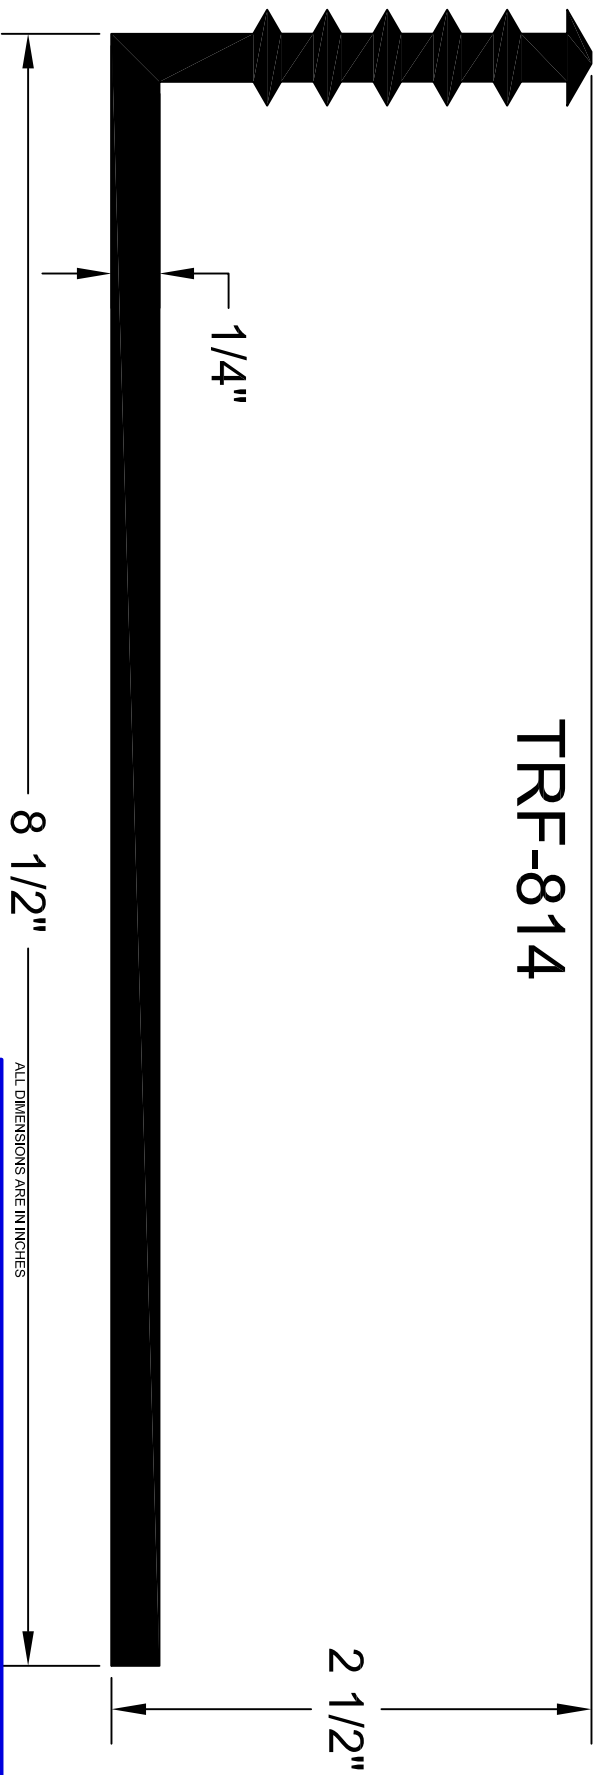

TRF-814

ALL DIMENSIONS ARE IN INCHES

# WATERSTOP PROFILE

8" X 1/4" RETRO FIT

141 Hammond Street ~ Carrollton, Ga 30117 ~ 800-862-4835 ~ www.boatmetals.com ~ info@boatmetals.com

PRODUCT CODE: TRF-814	CUSTOMER: N/A	DRAWN & REVIEWED BY: B. COPELAND	FILE NAME: (Plastic)TPER (Waterstop) TRF-814.dwg	SHEET 1 OF 1
SCALE: NTS	JOB NUMBER: N/A	DATE LAST REVIEWED: July 25, 2012		