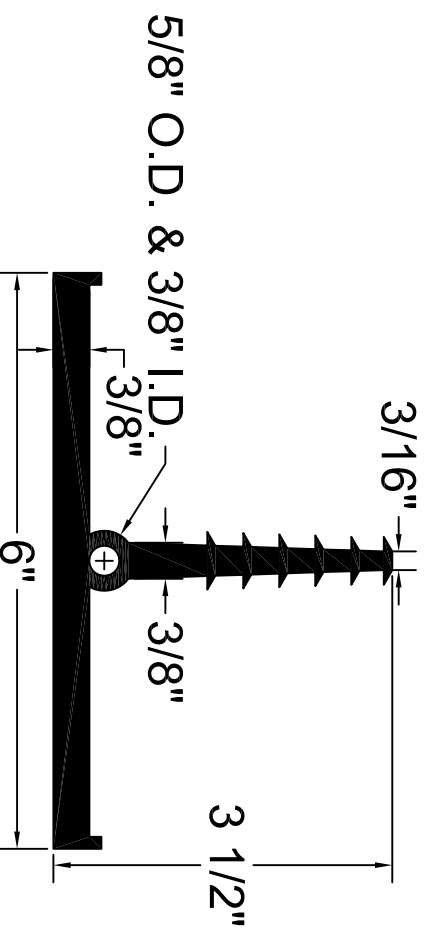

TRF-638

ALL DIMENSIONS ARE IN INCHES

BoMetals, inc.
 concrete and masonry accessories
 141 Hammond Street ~ Carrollton, Ga 30117 ~ 800-862-4835 ~ www.boatmetals.com ~ info@boatmetals.com

WATERSTOP PROFILE

6" X 3/8" RETRO FIT

PRODUCT CODE: TRF-638	CUSTOMER: N/A	DRAWN & REVIEWED BY: B. COPELAND	FILE NAME: Plastic/TPER Waterstop	SHEET 1 OF 1
SCALE: NTS	JOB NUMBER: N/A	DATE LAST REVIEWED: July 25, 2012	TRF-638.dwg	