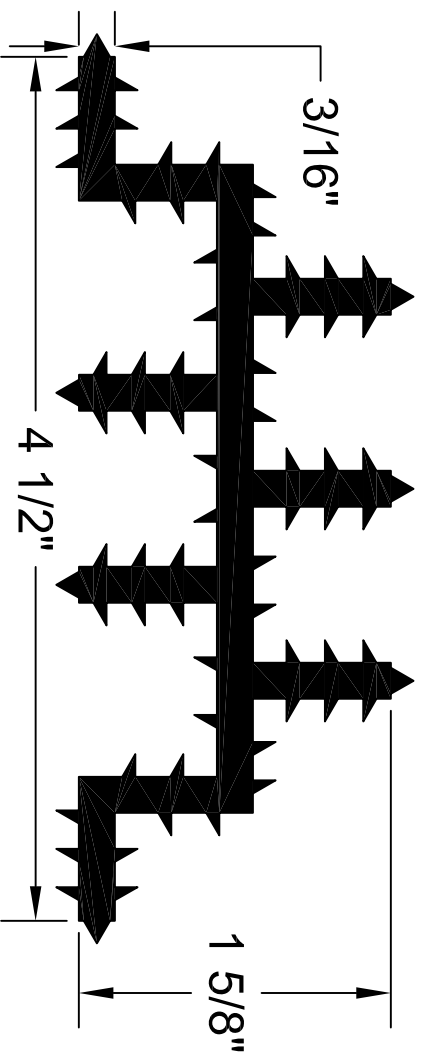

TMR-412

ALL DIMENSIONS ARE IN INCHES

WATERSTOP PROFILE

4 1/2" MULTI RIB

141 Hammond Street ~ Carrollton, Ga 30117 ~ 800-862-4835 ~ www.bowmetals.com ~ info@bowmetals.com

PRODUCT CODE: TMR-412	CUSTOMER: N/A	DRAWN & REVIEWED BY: B. COPELAND	FILE NAME: P\astro\TPER Waterstop\TMR-412.dwg	SHEET 1 OF 1
SCALE: NTS	JOB NUMBER: N/A	DATE LAST REVIEWED: July 25, 2012		