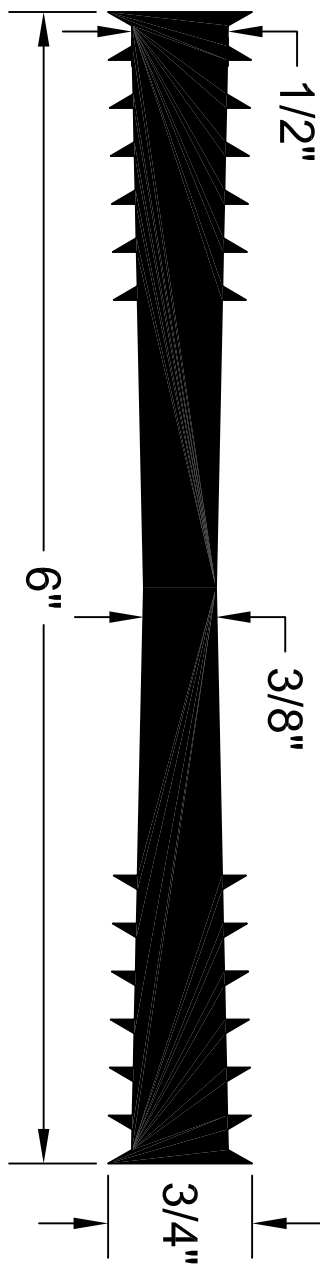

TFR-638RT

ALL DIMENSIONS ARE IN INCHES

concrete and masonry accessories

141 Hammond Street ~ Carrollton, Ga 30117 ~ 800-862-4835 ~ www.bometals.com ~ info@bometals.com

WATERSTOP PROFILE

6" X 3/8" FLAT RIBBED REVERSE TAPERED

PRODUCT CODE: TFR-638RT	CUSTOMER: N/A	DRAWN & REVIEWED BY: B. COPELAND	FILE NAME: P\static\TFR Waterstop	SHEET 1
SCALE: NTS	JOB NUMBER: N/A	DATE LAST REVIEWED: July 25, 2012	TFR-638RT.dwg	OF 1