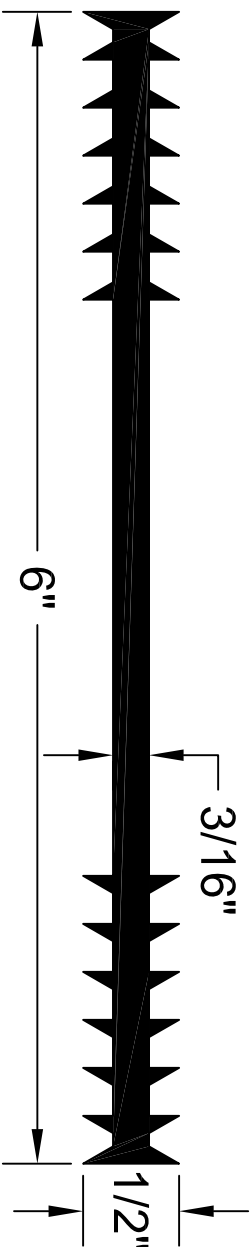

TER-6316

ALL DIMENSIONS ARE IN INCHES

concrete and masonry accessories
 141 Hammond Street ~ Carrollton, Ga 30117 ~ 800-862-4835 ~ www.bometals.com ~ info@bometals.com

WATERSTOP PROFILE

6" X 3/16" FLAT RIBBED

PRODUCT CODE: TFR-6316	CUSTOMER: N/A	DRAWN & REVIEWED BY: B. COPELAND	FILE NAME: TFR-6316.dwg
SCALE: NTS	JOB NUMBER: N/A	DATE LAST REVIEWED: July 25, 2012	
			SHEET 1 OF 1