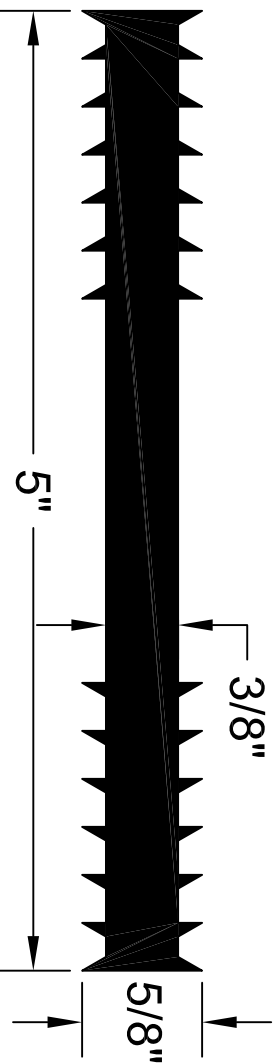

TFR-538

ALL DIMENSIONS ARE IN INCHES

5" X 3/8" FLAT RIBBED
WATERSTOP PROFILE

141 Hammond Street ~ Carrollton, Ga 30117 ~ 800-862-4835 ~ www.bowmetals.com ~ info@bowmetals.com

PRODUCT CODE: TFR-538	CUSTOMER: N/A	DRAWN & REVIEWED BY: B. COPELAND	FILE NAME: p18ast01TFR Waterstop	SHEET 1 OF 1
SCALE: NTS	JOB NUMBER: N/A	DATE LAST REVIEWED: July 25, 2012	TFR-538.dwg	