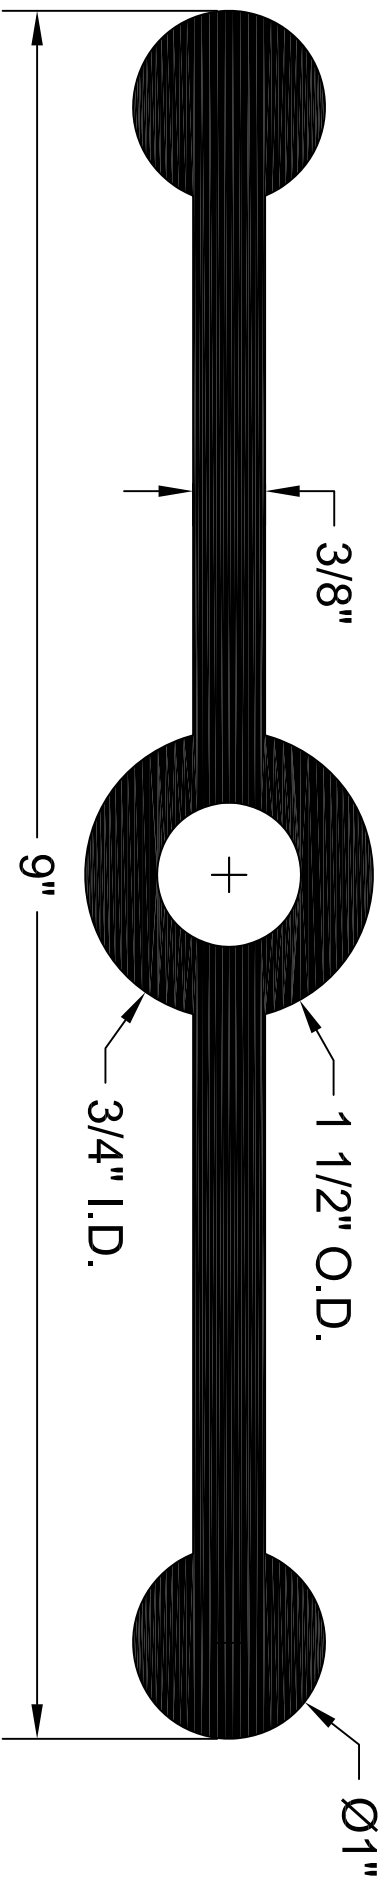

TDBCBCB-938

ALL DIMENSIONS ARE IN INCHES

**BoMetals, inc.**  
 concrete and masonry accessories  
 141 Hammond Street ~ Carrollton, Ga 30117 ~ 800-862-4835 ~ www.boatmetals.com ~ info@boatmetals.com

**WATERSTOP PROFILE**

9" X 3/8" DUMBELL WITH CENTER BULB

PRODUCT CODE: TDBCBCB-938	CUSTOMER: N/A	DRAWN & REVIEWED BY: B. COPELAND	FILE NAME: (Plastic)TPER (Waterstop) TDBCBCB-938.dwg	SHEET 1 OF 1
SCALE: NTS	JOB NUMBER: N/A	DATE LAST REVIEWED: July 25, 2012		