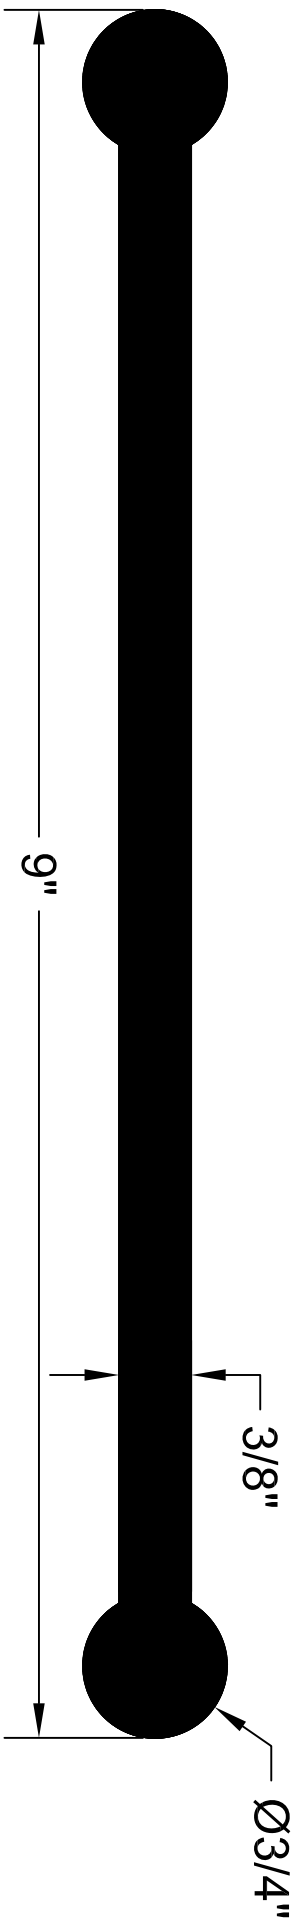

TDB-938

ALL DIMENSIONS ARE IN INCHES

 concrete and masonry accessories

141 Hammond Street ~ Carrollton, Ga 30117 ~ 800-862-4835 ~ www.boatmetals.com ~ info@boatmetals.com

WATERSTOP PROFILE

9" X 3/8" DUMBELL

PRODUCT CODE: TDB-938	CUSTOMER: N/A	DRAWN & REVIEWED BY: B. COPELAND	FILE NAME: (Plastic)TPER (Waterstop) TDB-938.dwg	SHEET 1 OF 1
SCALE: NTS	JOB NUMBER: N/A	DATE LAST REVIEWED: July 25, 2012		