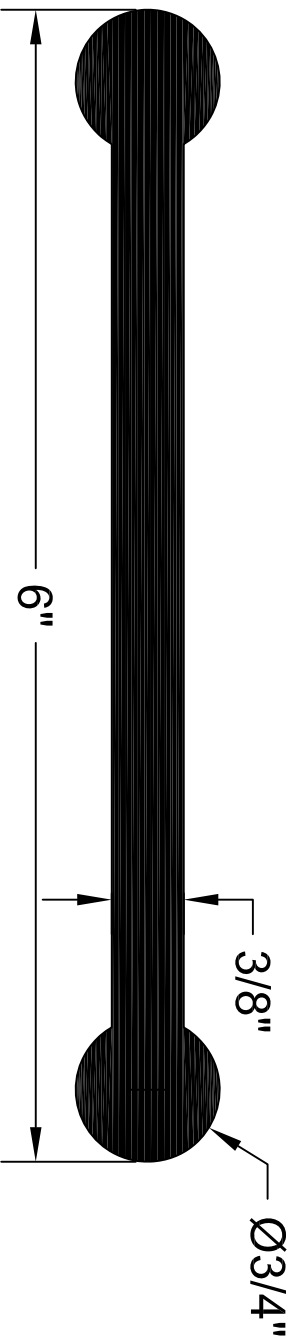

TDB-638

ALL DIMENSIONS ARE IN INCHES

WATERSTOP PROFILE

6" X 3/8" DUMBELL

141 Hammond Street ~ Carrollton, Ga 30117 ~ 800-862-4835 ~ www.dometals.com ~ info@dometals.com

PRODUCT CODE: TDB-638	CUSTOMER: N/A	DRAWN & REVIEWED BY: B. COPELAND	FILE NAME: Plastic/TPER (Waterstop) TDB-638.dwg	SHEET 1 OF 1
SCALE: NTS	JOB NUMBER: N/A	DATE LAST REVIEWED: July 25, 2012		