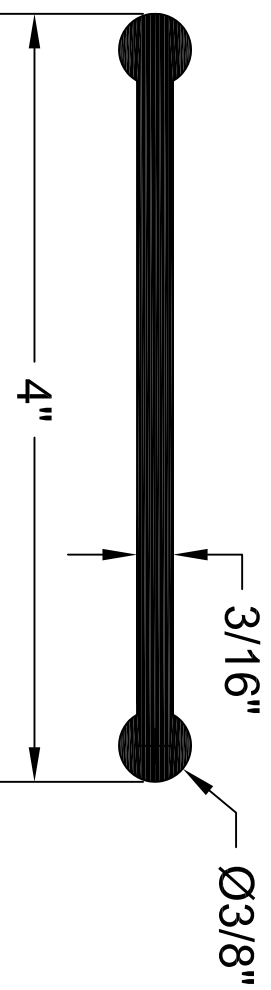

TDB-4316

ALL DIMENSIONS ARE IN INCHES

WATERSTOP PROFILE

 <p>BoMetals, inc. concrete and masonry accessories</p>		<p>141 Hammond Street ~ Carrollton, Ga 30117 ~ 800-862-4835 ~ www.boatmetals.com ~ info@boatmetals.com</p>	
<p>4" X 3/16" DUMBBELL</p>			
PRODUCT CODE: TDB-4316	CUSTOMER: N/A	DRAWN & REVIEWED BY: B. COPELAND	FILE NAME: P\astro\TPER Waterstop\TDB-4316.dwg
SCALE: NTS	JOB NUMBER: N/A	DATE LAST REVIEWED: July 25, 2012	SHEET 1 OF 1