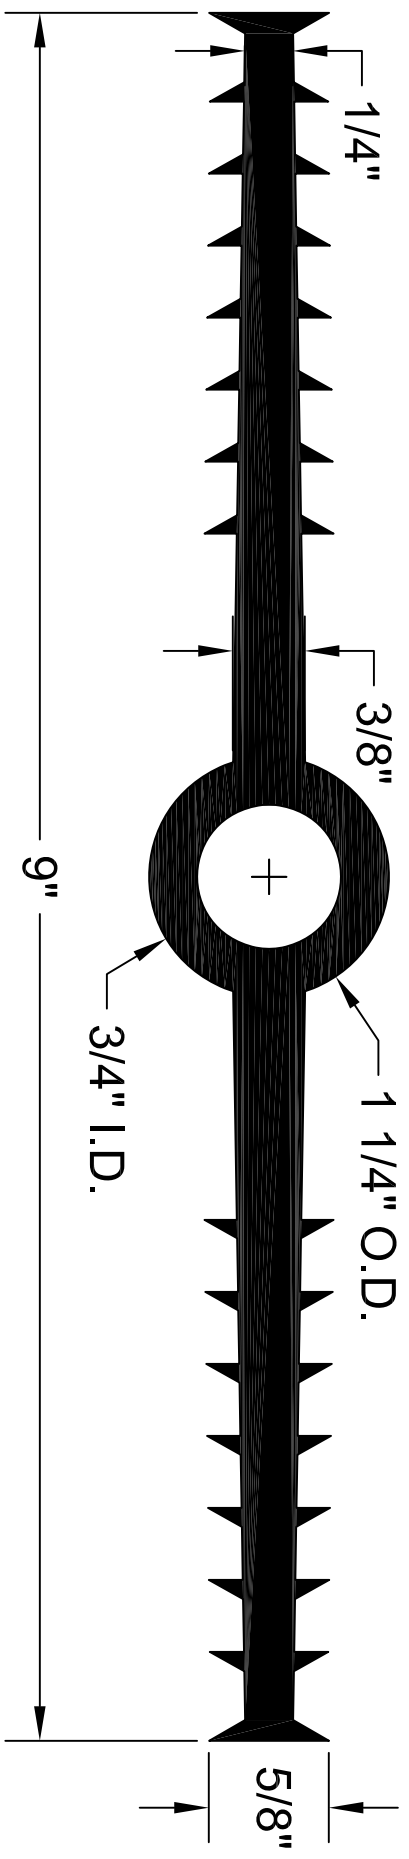

TCB-938LB

ALL DIMENSIONS ARE IN INCHES

BoMetals, inc.
 concrete and masonry accessories
 141 Hammond Street ~ Carrollton, Ga 30117 ~ 800-862-4835 ~ www.boatmetals.com ~ info@boatmetals.com

WATERSTOP PROFILE

9" X 3/8" RIBBED LARGE CENTER BULB

PRODUCT CODE: TCB-938LB	CUSTOMER: N/A	DRAWN & REVIEWED BY: B. COPELAND	FILE NAME: PlasticTPER Waterstop)	SHEET 1 OF 1
SCALE: NTS	JOB NUMBER: N/A	DATE LAST REVIEWED: July 25, 2012	TCB-938LB.dwg	