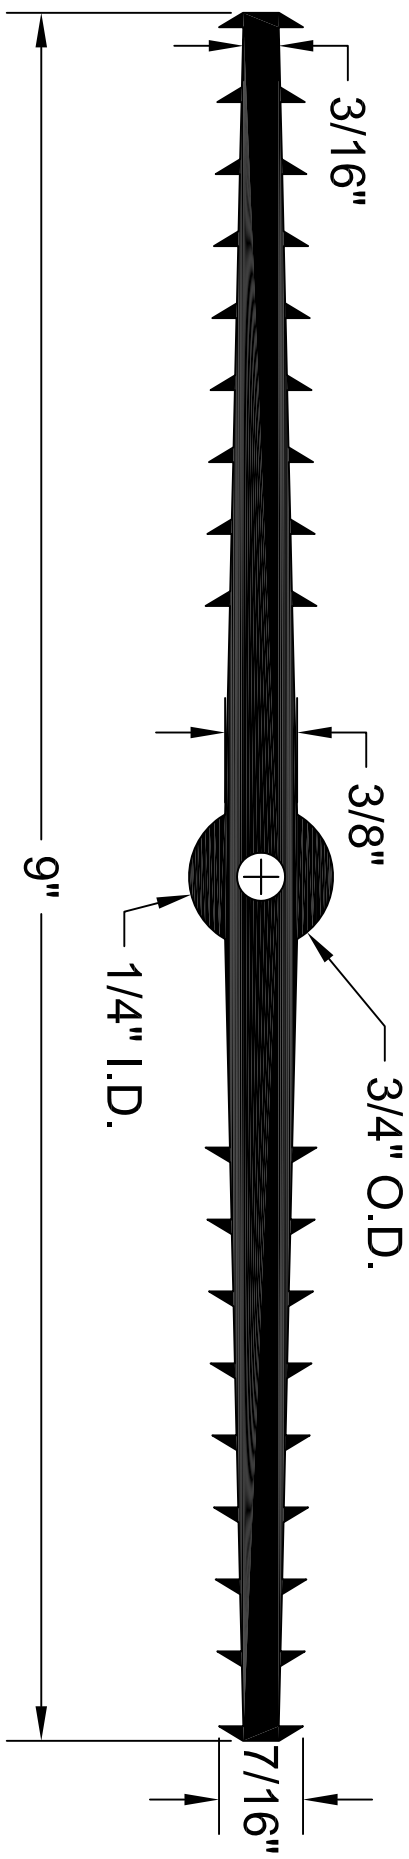

TCB-938

ALL DIMENSIONS ARE IN INCHES

BoMetals, inc.
 concrete and masonry accessories
 141 Hammond Street ~ Carrollton, Ga 30117 ~ 800-862-4835 ~ www.boatmetals.com ~ info@boatmetals.com

WATERSTOP PROFILE

9" X 3/8" RIBBED CENTER BULB

PRODUCT CODE: TCB-938	CUSTOMER: N/A	DRAWN & REVIEWED BY: B. COPELAND	FILE NAME: pbastr01PER Waterstop	SHEET 1 OF 1
SCALE: NTS	JOB NUMBER: N/A	DATE LAST REVIEWED: July 25, 2012	TCB-938.dwg	