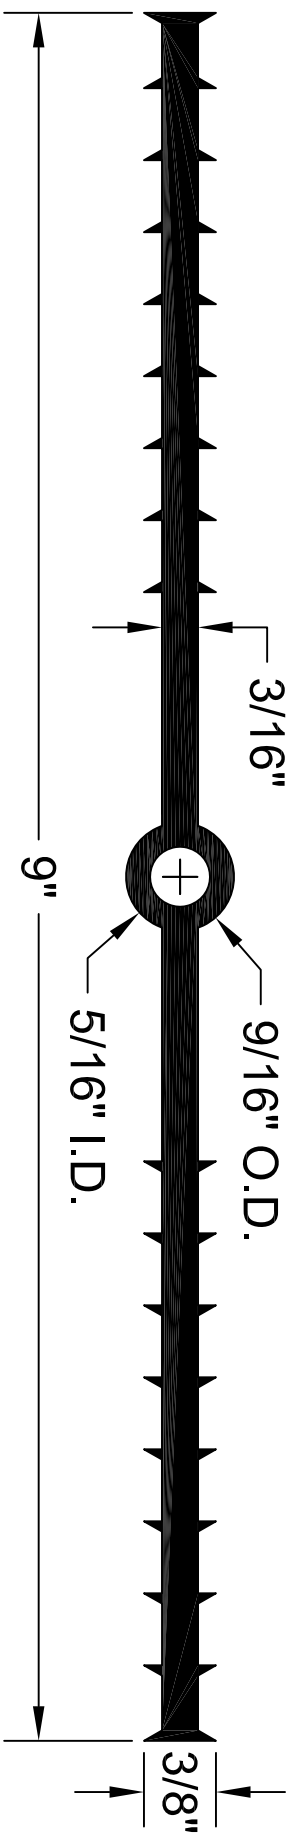

TCB-9316

ALL DIMENSIONS ARE IN INCHES

 concrete and masonry accessories
 141 Hammond Street ~ Carrollton, Ga 30117 ~ 800-862-4835 ~ www.boatmetals.com ~ info@boatmetals.com

WATERSTOP PROFILE

9" X 3/16" RIBBED CENTER BULB

PRODUCT CODE: TCB-9316	CUSTOMER: N/A	DRAWN & REVIEWED BY: B. COPELAND	FILE NAME: PlasticTPER Waterstop	SHEET 1 OF 1
SCALE: NTS	JOB NUMBER: N/A	DATE LAST REVIEWED: July 25, 2012	TCB-9316.dwg	