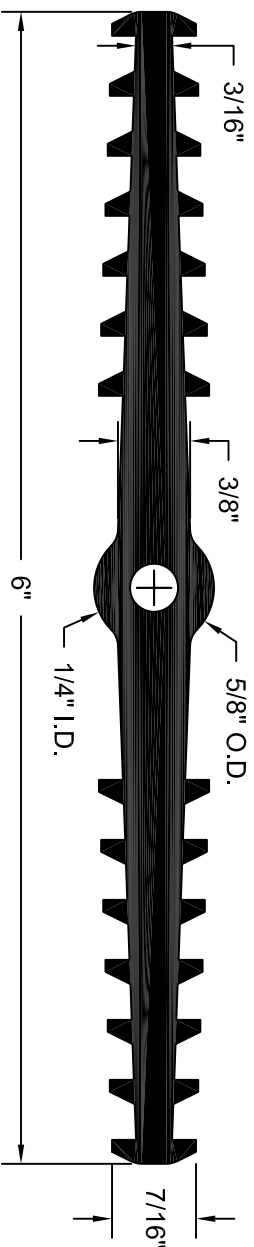

TCB-638BR

ALL DIMENSIONS ARE IN INCHES

BoMetals, inc.
 concrete and masonry accessories
 141 Hammond Street ~ Carrollton, Ga 30117 ~ 800-862-4835 ~ www.boatmetals.com ~ info@boatmetals.com

WATERSTOP PROFILE

6" X 3/8" RIBBED CENTER BULB

BUREAU OF RECLAMATION

PRODUCT CODE: TCB-638BR	CUSTOMER: N/A	DRAWN & REVIEWED BY: B. COPELAND	FILE NAME: (plastic)TPER Waterstop	SHEET 1
SCALE: NTS	JOB NUMBER: N/A	DATE LAST REVIEWED: July 25, 2012	TCB-638BR.dwg	OF 1