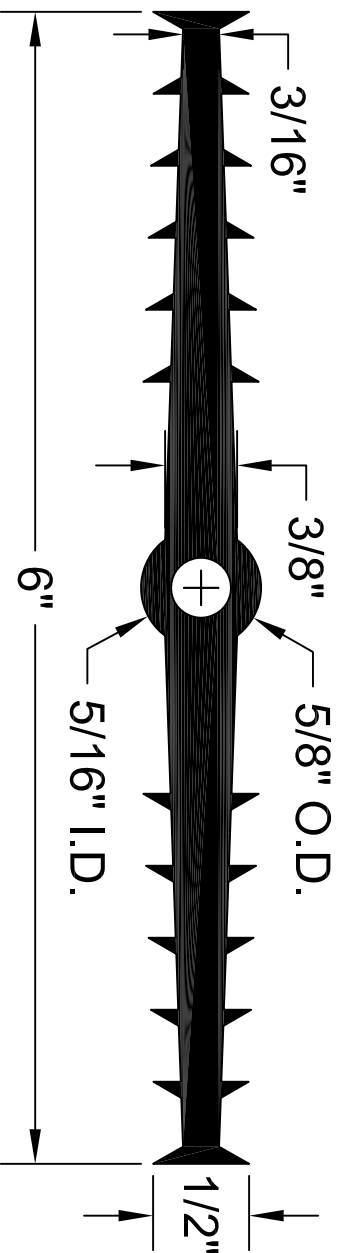

TCB-638

ALL DIMENSIONS ARE IN INCHES

# WATERSTOP PROFILE

6" X 3/8" RIBBED CENTER BULB

141 Hammond Street ~ Carrollton, Ga 30117 ~ 800-862-4835 ~ www.bowmetals.com ~ info@bowmetals.com

PRODUCT CODE: TCB-638	CUSTOMER: N/A	DRAWN & REVIEWED BY: B. COPELAND	FILE NAME: Plastic/TPER Waterstop/TCB-638.dwg	SHEET 1 OF 1
SCALE: NTS	JOB NUMBER: N/A	DATE LAST REVIEWED: July 25, 2012		