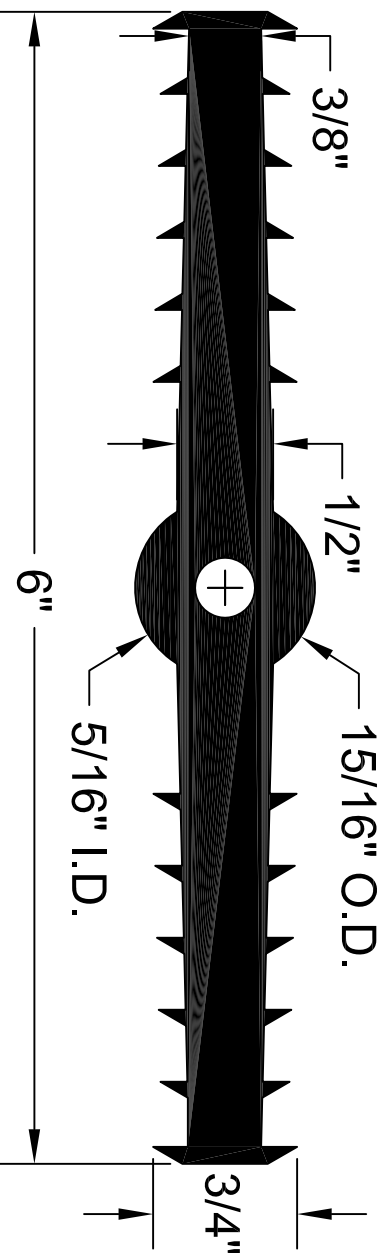

TCB-612

ALL DIMENSIONS ARE IN INCHES

 concrete and masonry accessories

141 Hammond Street ~ Carrollton, Ga 30117 ~ 800-862-4835 ~ www.boatmetals.com ~ info@boatmetals.com

WATERSTOP PROFILE

6" X 1/2" RIBBED CENTER BULB

PRODUCT CODE: TCB-612	CUSTOMER: N/A	DRAWN & REVIEWED BY: B. COPELAND	FILE NAME: Plastic/TPER (Waterstop)	SHEET 1 OF 1
SCALE: NTS	JOB NUMBER: N/A	DATE LAST REVIEWED: July 25, 2012	TCB-612.dwg	