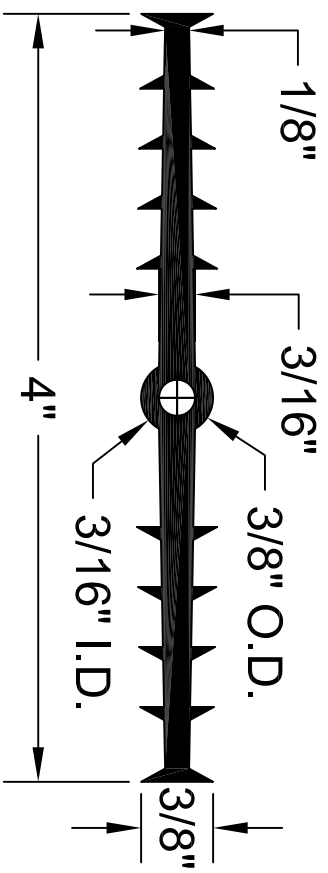

TCB-4316

ALL DIMENSIONS ARE IN INCHES

  
 concrete and masonry accessories  
 141 Hammond Street ~ Carrollton, Ga 30117 ~ 800-862-4835 ~ www.boatmetals.com ~ info@boatmetals.com

WATERSTOP PROFILE

4" X 3/16" RIBBED CENTER BULB

PRODUCT CODE: TCB-4316	CUSTOMER: N/A	DRAWN & REVIEWED BY: B. COPELAND	FILE NAME: p\plastic\PVC Waterstop\TCB-4316.dwg
SCALE: NTS	JOB NUMBER: N/A	DATE LAST REVIEWED: July 25, 2012	SHEET 1 OF 1