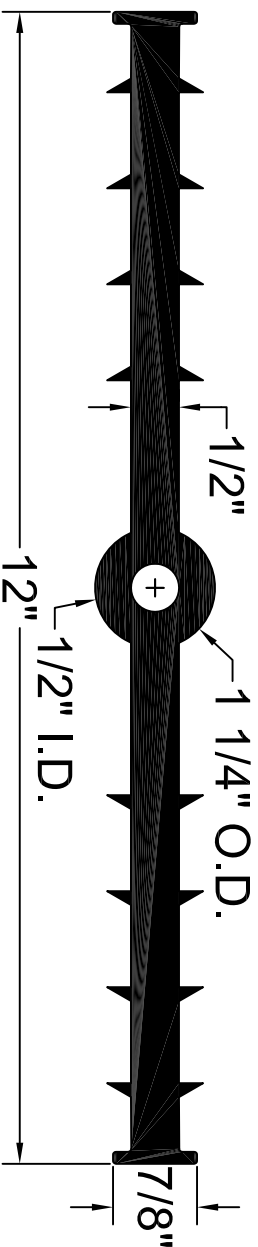

TCB-1212

ALL DIMENSIONS ARE IN INCHES

BoMetals, inc.
 concrete and masonry accessories
 141 Hammond Street ~ Carrollton, Ga 30117 ~ 800-862-4835 ~ www.boatmetals.com ~ info@boatmetals.com

WATERSTOP PROFILE

12" X 1/2" RIBBED CENTER BULB

PRODUCT CODE: TCB-1212	CUSTOMER: N/A	DRAWN & REVIEWED BY: B. COPELAND	FILE NAME: pbastr01\PER Waterstop\TCB-1212.dwg
SCALE: NTS	JOB NUMBER: N/A	DATE LAST REVIEWED: July 25, 2012	SHEET 1 OF 1