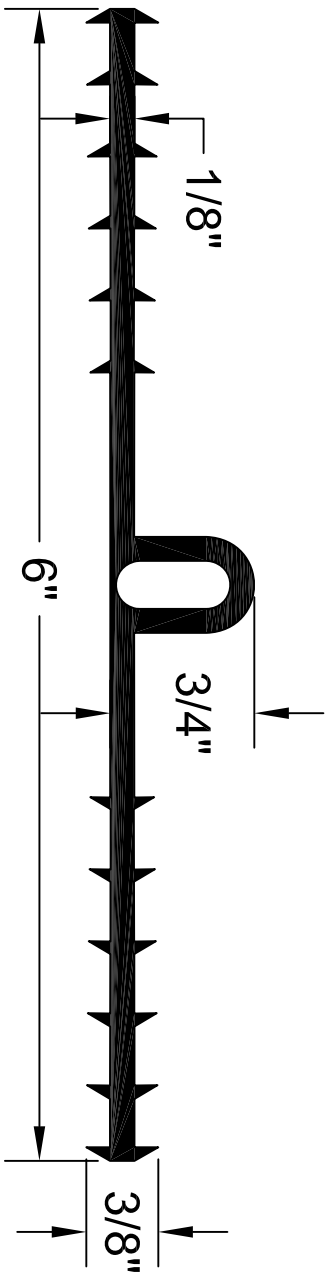

TW-618

ALL DIMENSIONS ARE IN INCHES

BoMetals, inc.
 concrete and masonry accessories
 141 Hammond Street ~ Carrollton, Ga 30117 ~ 800-862-4835 ~ www.bo metals.com ~ info@bo metals.com

WATERSTOP PROFILE

6" 1/8" TEAR WEB

PRODUCT CODE: TW-618	CUSTOMER: N/A	DRAWN & REVIEWED BY: B. COPELAND	FILE NAME: p\asto\pvc Waterstop\TW-618.dwg
SCALE: NTS	JOB NUMBER: N/A	DATE LAST REVIEWED: July 25, 2012	
			SHEET 1 OF 1