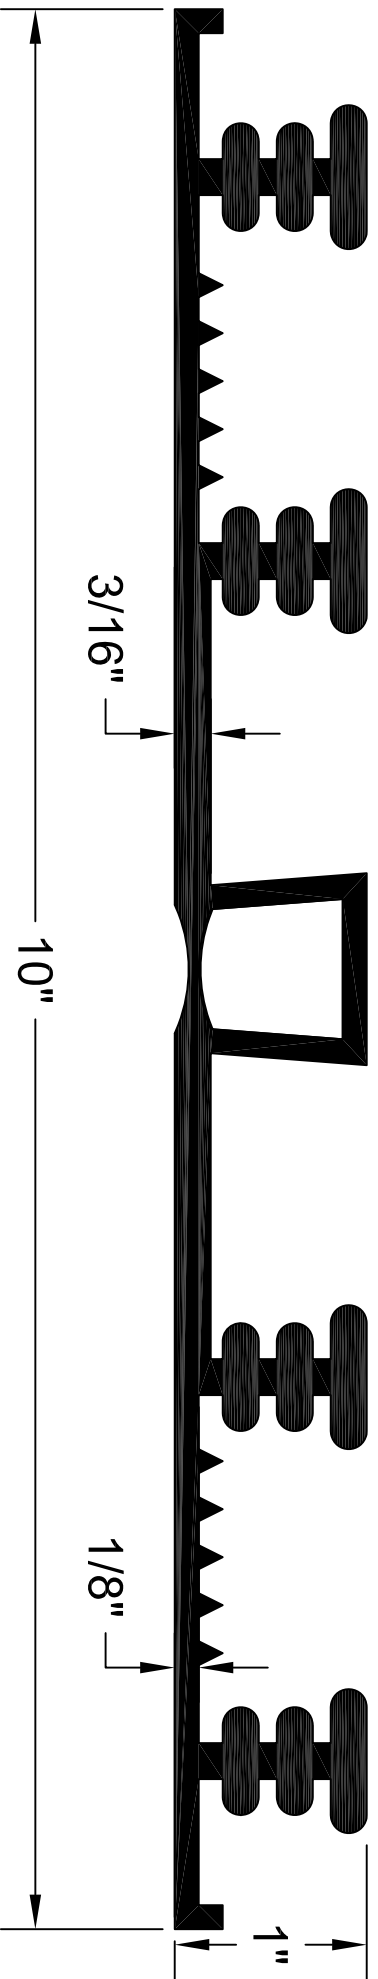

TW-10316

ALL DIMENSIONS ARE IN INCHES

# WATERSTOP PROFILE

10" X 3/16" TEAR WEB

141 Hammond Street ~ Carrollton, Ga 30117 ~ 800-862-4835 ~ www.bowmetals.com ~ info@bowmetals.com

PRODUCT CODE: TW-10316	CUSTOMER: N/A	DRAWN & REVIEWED BY: B. COPELAND	FILE NAME: P\plastic\PVC Waterstop\TW-10316.dwg	SHEET 1 OF 1
SCALE: NTS	JOB NUMBER: N/A	DATE LAST REVIEWED: July 25, 2012		